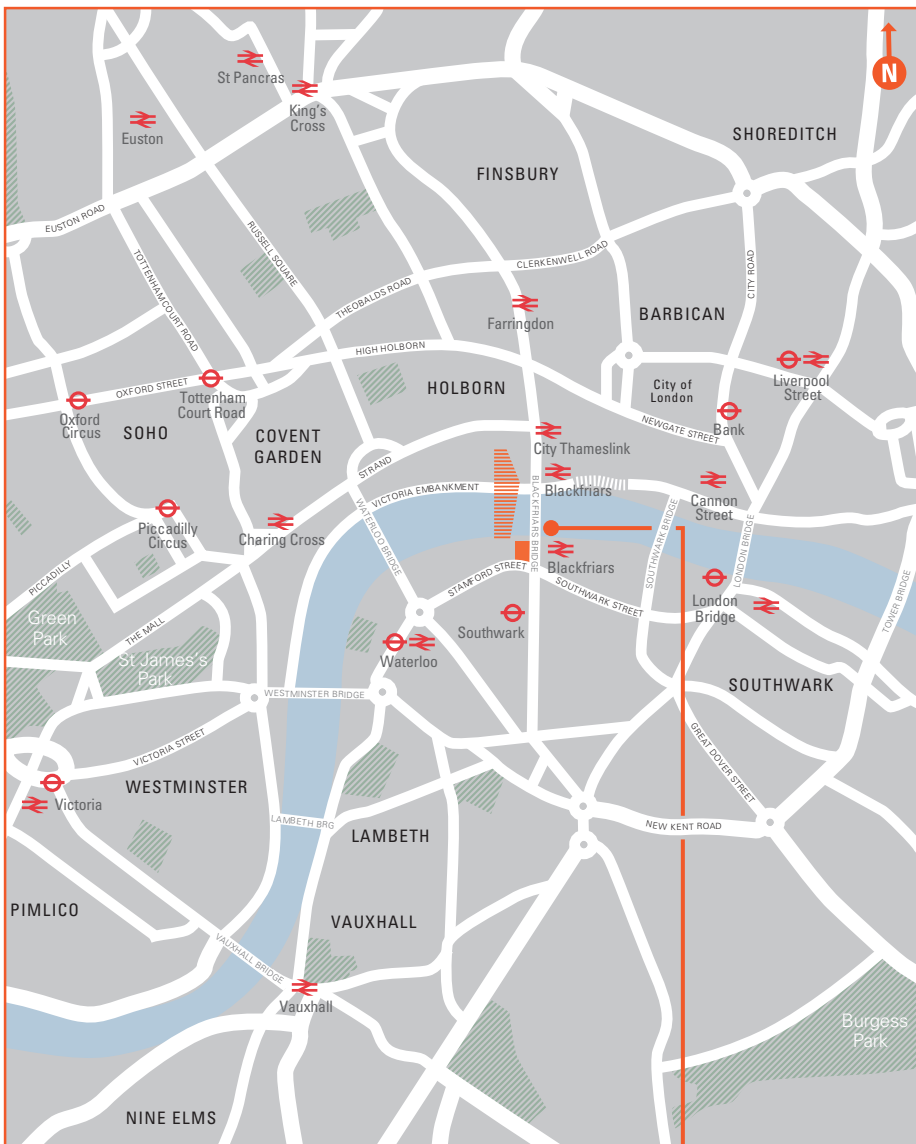

oneblackfriars.co.uk

These directions are a guide only and we recommend that you plan your route carefully before travelling.

Our Marketing Suite is located just off The South Bank close to Blackfriars Bridge.

Parking update and directions

Due to on-going TFL road works, the slip lane from Stamford Street into the One Blackfriars Marketing Suite car park can no longer be used.

Please see the nearest parking available to the development. This can be located at the nearby Cornwall Road Car Park which is a short walk to the Marketing Suite.