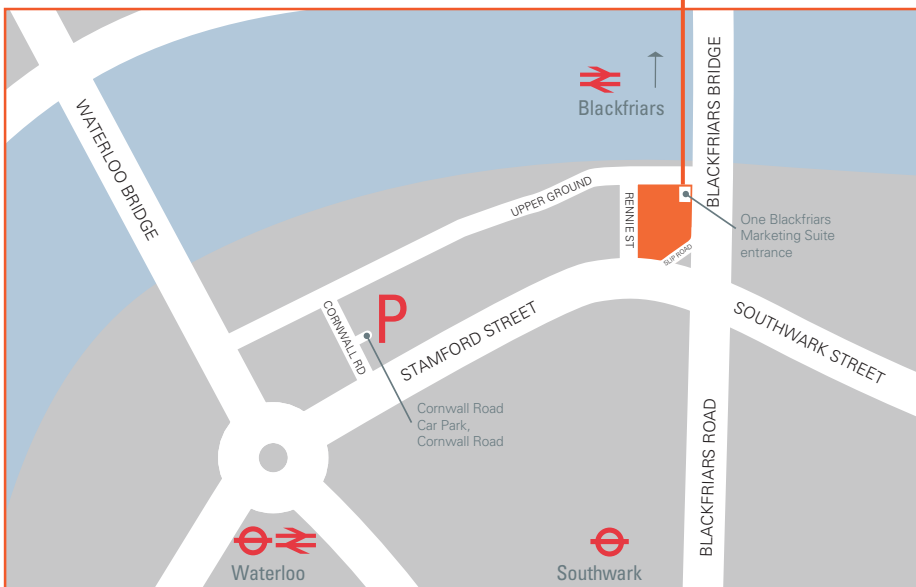

oneblackfriars.co.uk

These directions are a guide only and we recommend that you plan your route carefully before travelling.

Our Marketing Suite is located just off The South Bank close to Blackfriars Bridge.

Parking update and directions

Due to on-going TFL road works, the slip lane from Stamford Street into the One Blackfriars Marketing Suite car park can no longer be used.

Please see the nearest parking available to the development. This can be located at the nearby Cornwall Road Car Park which is a short walk to the Marketing Suite.

Exit the station and proceed south over Blackfriars Bridge. When you reach the far side of the river, One Blackfriars is directly on your right. The entrance to the Marketing Suite is located on Blackfriars Road.

Directions from Waterloo Station

Leave the station at Exit 5 and proceed to Stamford Street, continue to the end and turn left onto Blackfriars Road. One Blackfriars is on the left just before you reach Blackfriars Bridge. The entrance to the Marketing Suite is location Blackfriars Road.