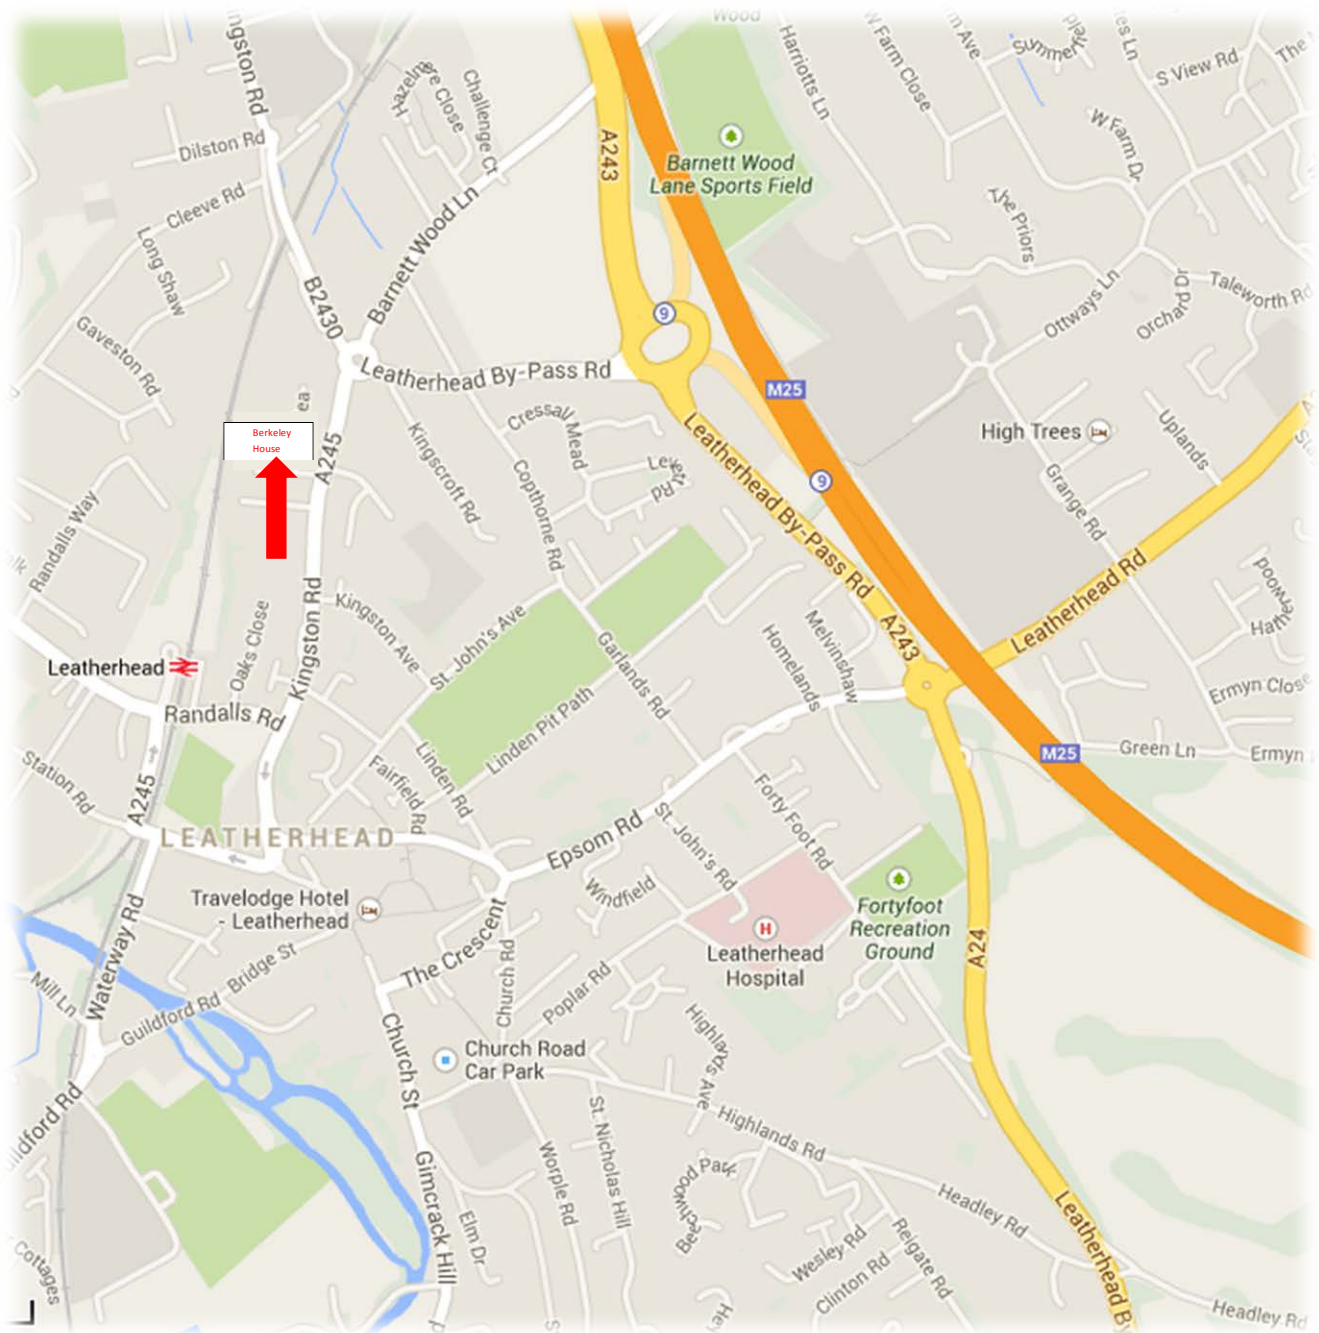

St James Group Limited

Berkeley House
15B St George Wharf
London
SW8 2LE

Switchboard: 020 7091 2521

How to Find Us...

By Car – M25 Anti-Clockwise:

Exit the M25 at Junction 9. Take the 1st exit off the roundabout and turn left onto Oxshott Road. Continue to the next roundabout going straight over into Kingston Road. At the next roundabout take the third exit continuing along Kingston Road and Berkeley House is on your right hand side just after the Esso garage.

By Car – M25 Clockwise:

Exit the M25 at Junction 9. At roundabout take the second exit onto Leatherhead By-Pass road. At the next roundabout take the first exit onto Kingston Road and Berkeley House is on your right hand side just after the Esso garage.

By Car - From Guildford:

Continue along the A246 (Guildford Road) passing through Horsley, Effingham and Bookham. At the roundabout take the first exit onto the A24 (Guildford Road). Continue down to the next roundabout going straight over. Follow the one way system round (Waterway Road) and at the traffic lights continue left staying in the middle lane. At the next traffic lights (Leatherhead Train Station in front of you) go right (staying in the outside lane) onto Randalls Road. Follow the road round to the left joining the Kingston Road. Berkeley House is on the left hand side after approximately $\frac{1}{4}$ of a mile.