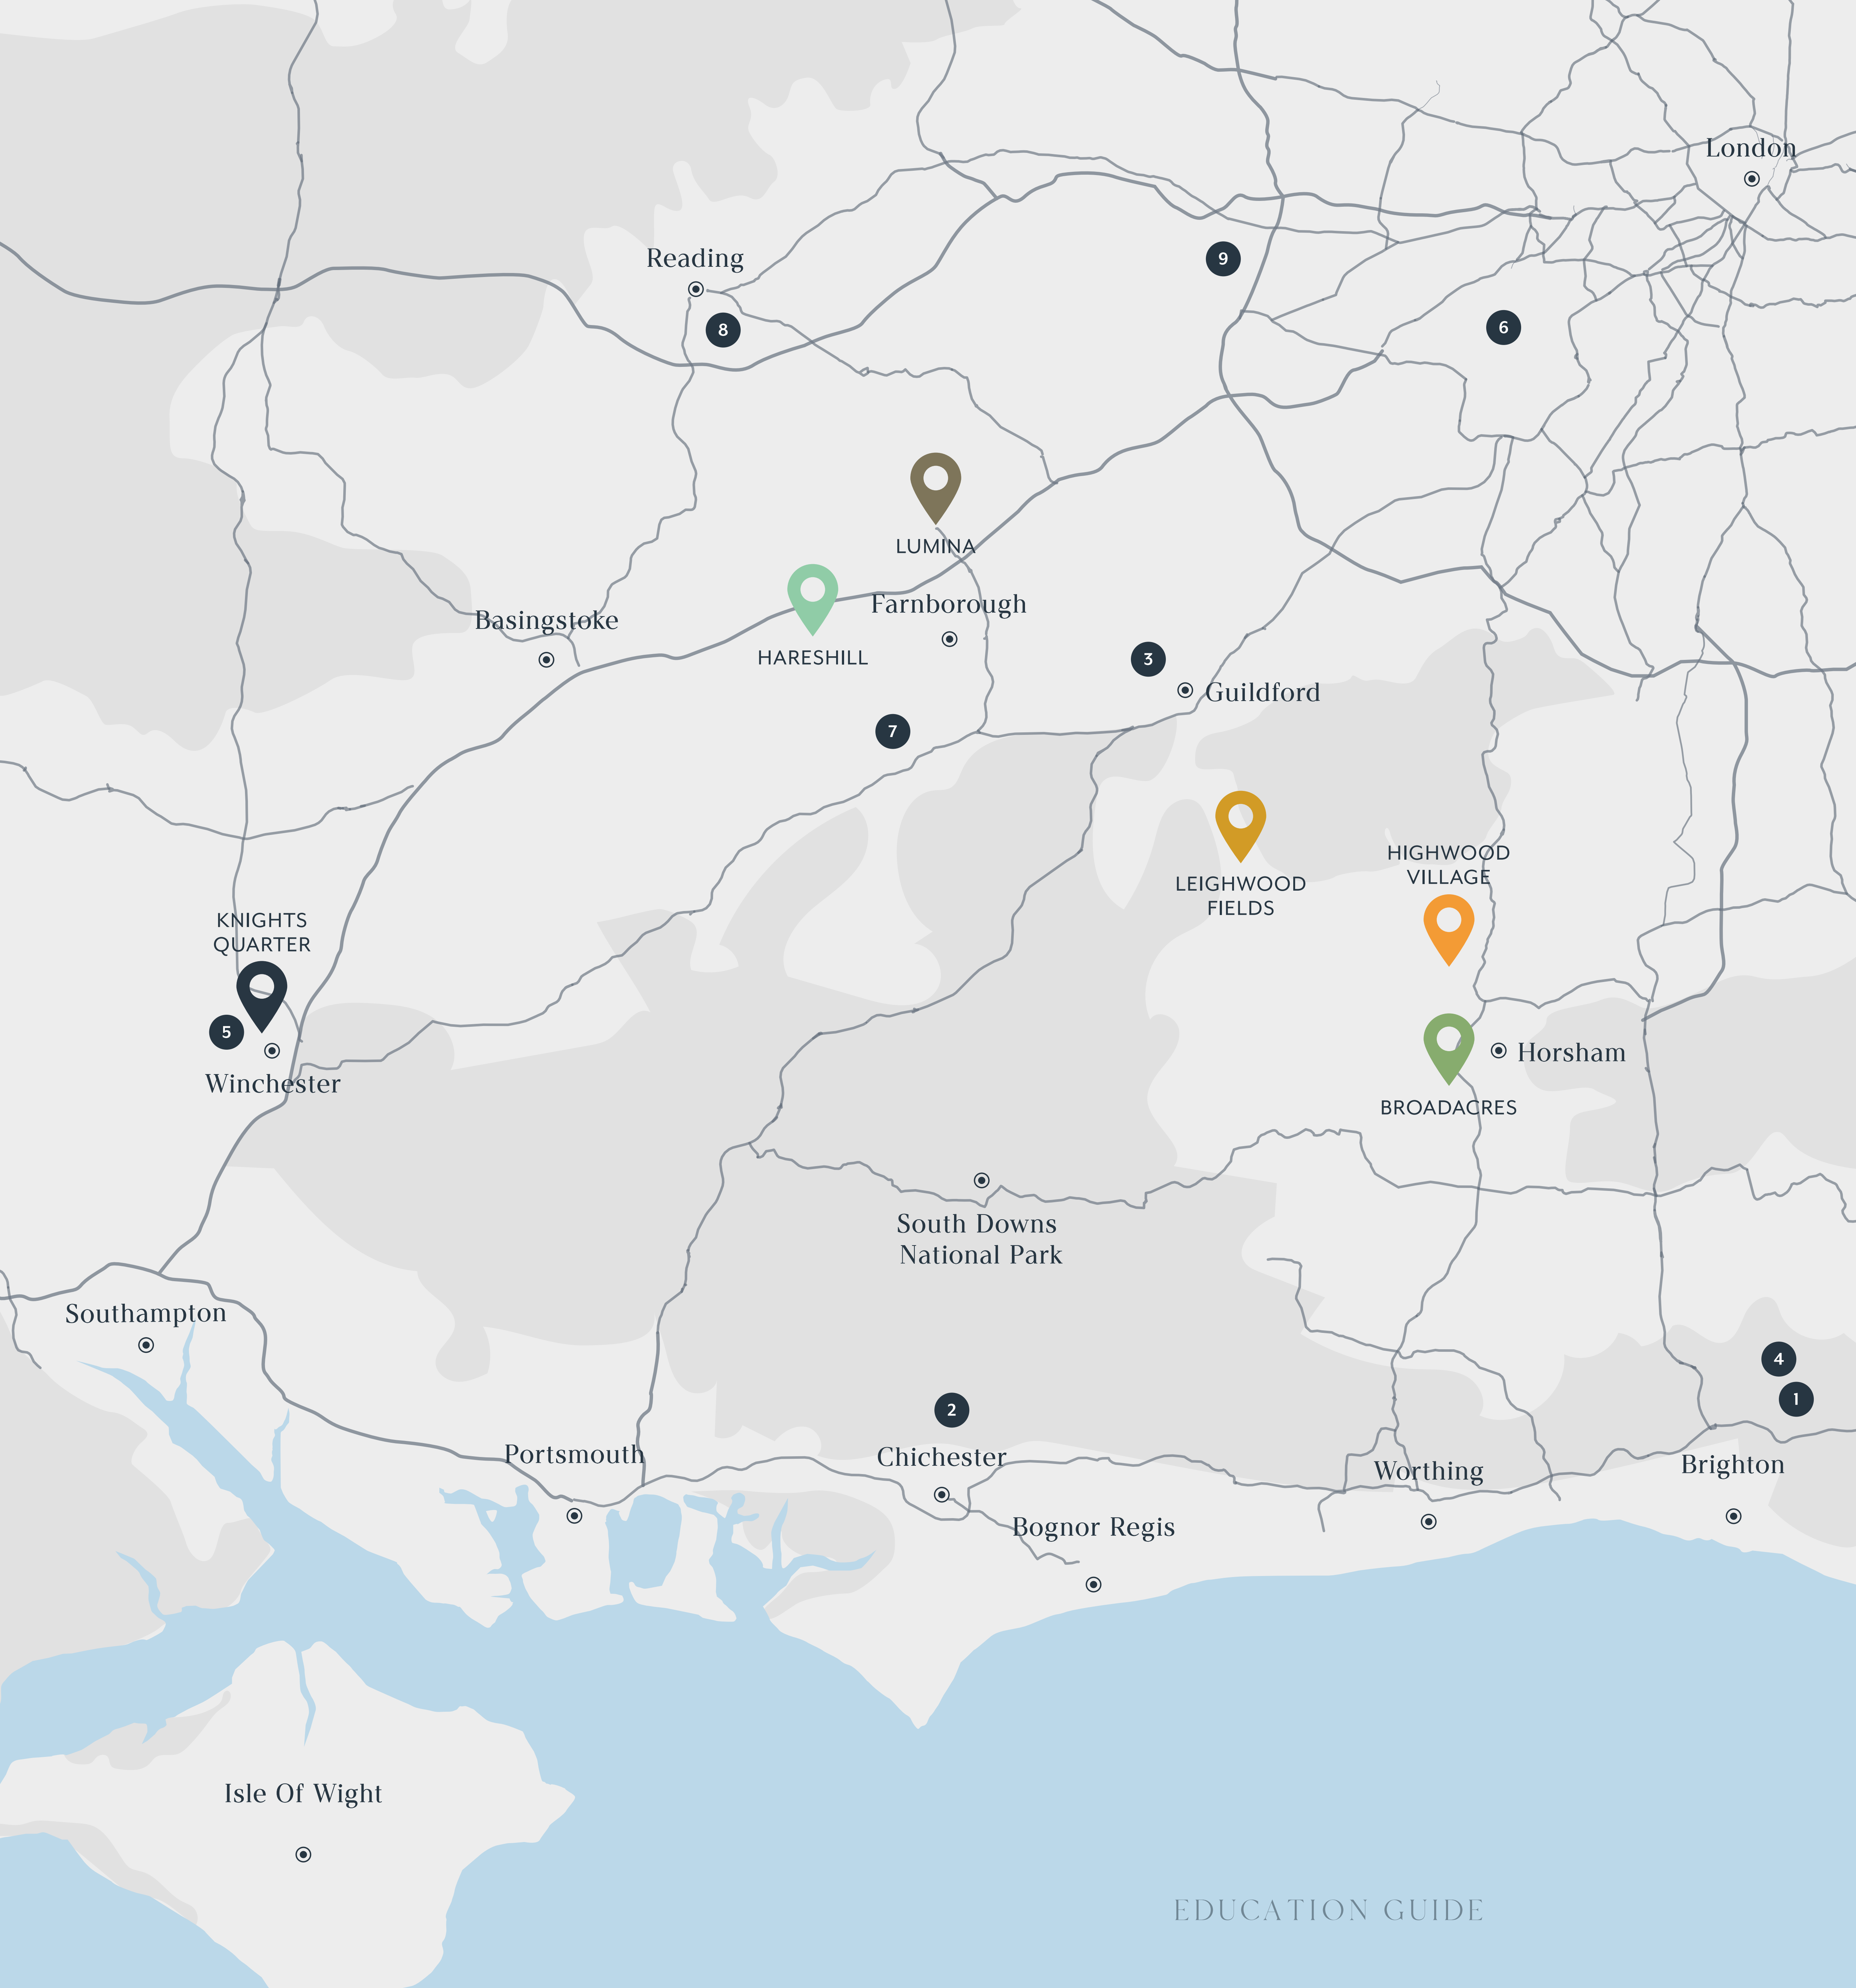

BROADACRES
SOUTHWATER
WEST SUSSEX

HIGHWOOD
VILLAGE

LEIGHWOOD
— FIELDS —
CRANLEIGH

KNIGHTS
QUARTER
WINCHESTER

HARESHILL
CROOKHAM VILLAGE

LUMINA
CAMBERLEY

BERKELEY DEVELOPMENTS

 BROADACRES	 HIGHWOOD VILLAGE	 LEIGHWOOD FIELDS
 KNIGHTS QUARTER	 HARESHILL	 LUMINA

BROADACRES

21.9 miles

HIGHWOOD VILLAGE

29.7 miles

LEIGHWOOD FIELDS

39 miles

KNIGHTS QUARTER

77.7 miles

BROADACRES

28.5 miles

HIGHWOOD VILLAGE

28.4 miles

LEIGHWOOD FIELDS

29.6 miles

KNIGHTS QUARTER

39.3 miles