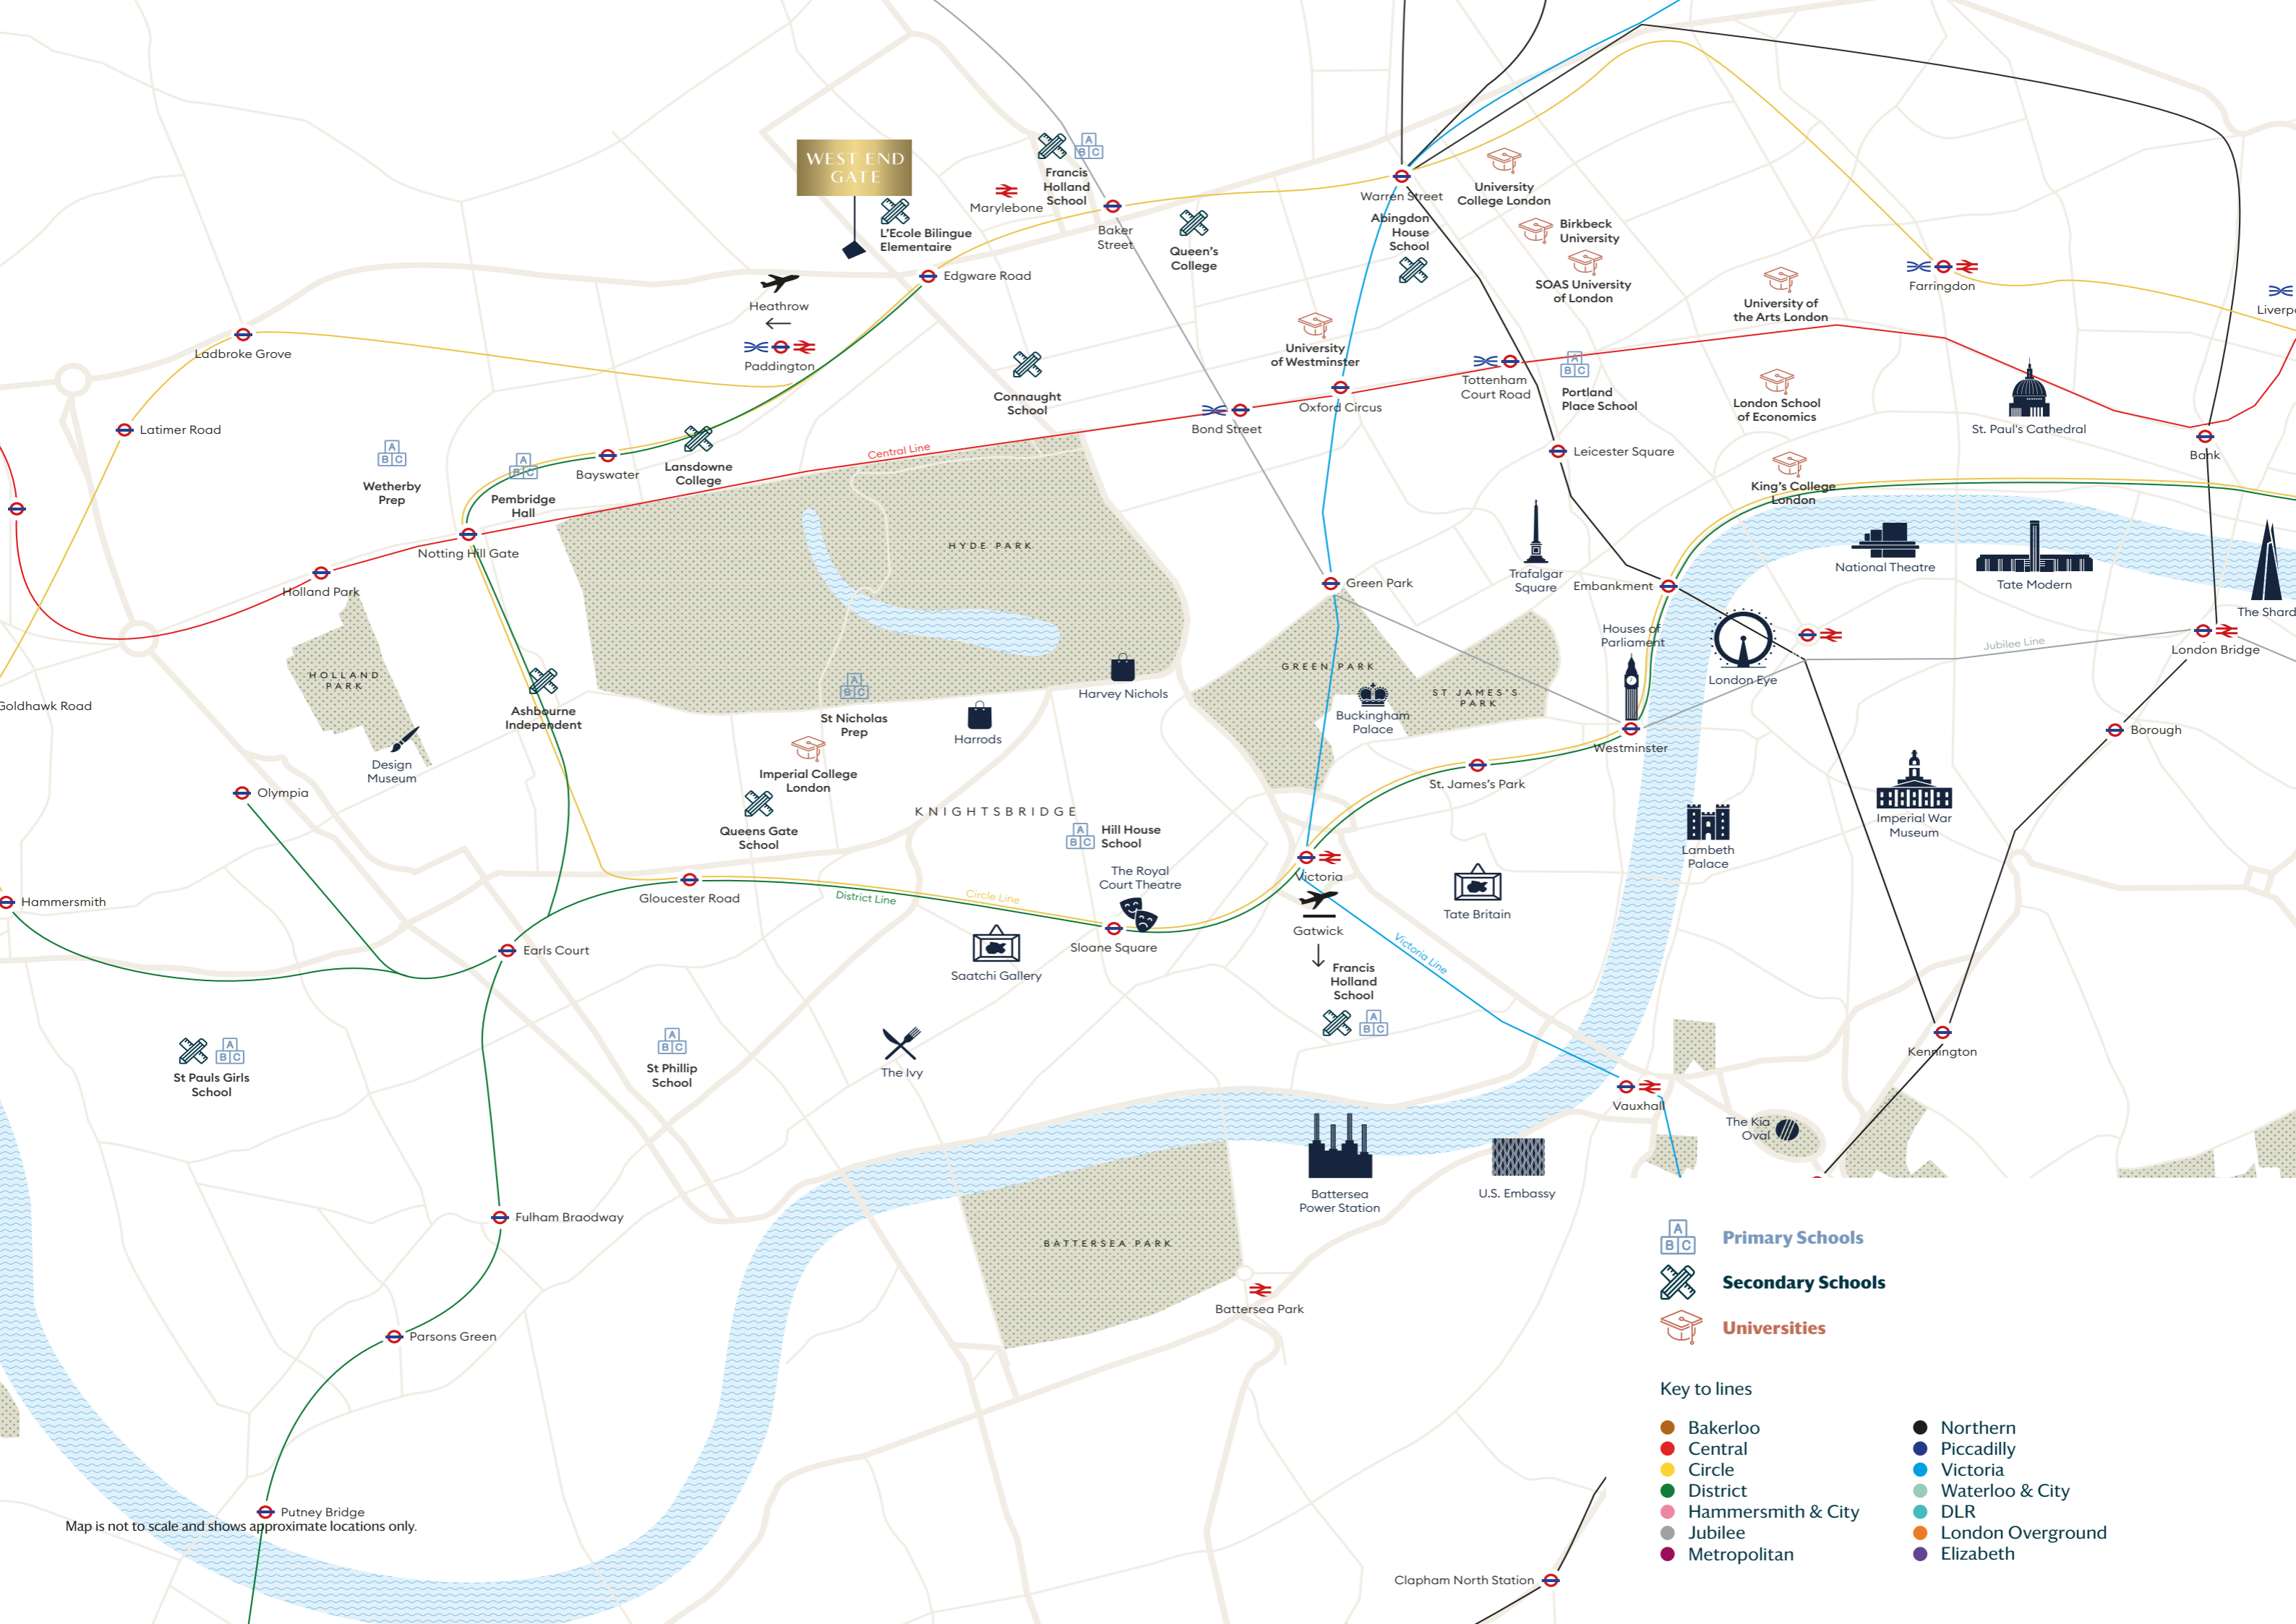

WEST END
GATE

LONDON W2

Education
Guide

Berkeley
Designed for life

West End Gate is perfectly positioned to enjoy the finest educational institutions in the capital, including top private schools and some of the UK's leading universities, which have a reputation for academic achievement.

WEST END GATE

Map is not to scale and shows approximate locations only.

Primary Schools
Secondary Schools
Universities

Key to lines

- Bakerloo
- Central
- Circle
- District
- Hammersmith & City
- Jubilee
- Metropolitan
- Northern
- Piccadilly
- Victoria
- Waterloo & City
- DLR
- London Overground
- Elizabeth

Eaton House School

3-5 Eaton Gate London,
SW1W 9BA

Age: 3-11

Gender: Boys

Authority: Westminster

Car: 13 mins

Underground: 27 mins

Garden House School

Turk's Row,
London SW3 4TW

Age: 3-11

Gender: Mixed

Authority: Kensington and Chelsea

Car: 16 mins

Underground: 28 mins

Abercorn School

28 Abercorn Place
London NW8 9XP