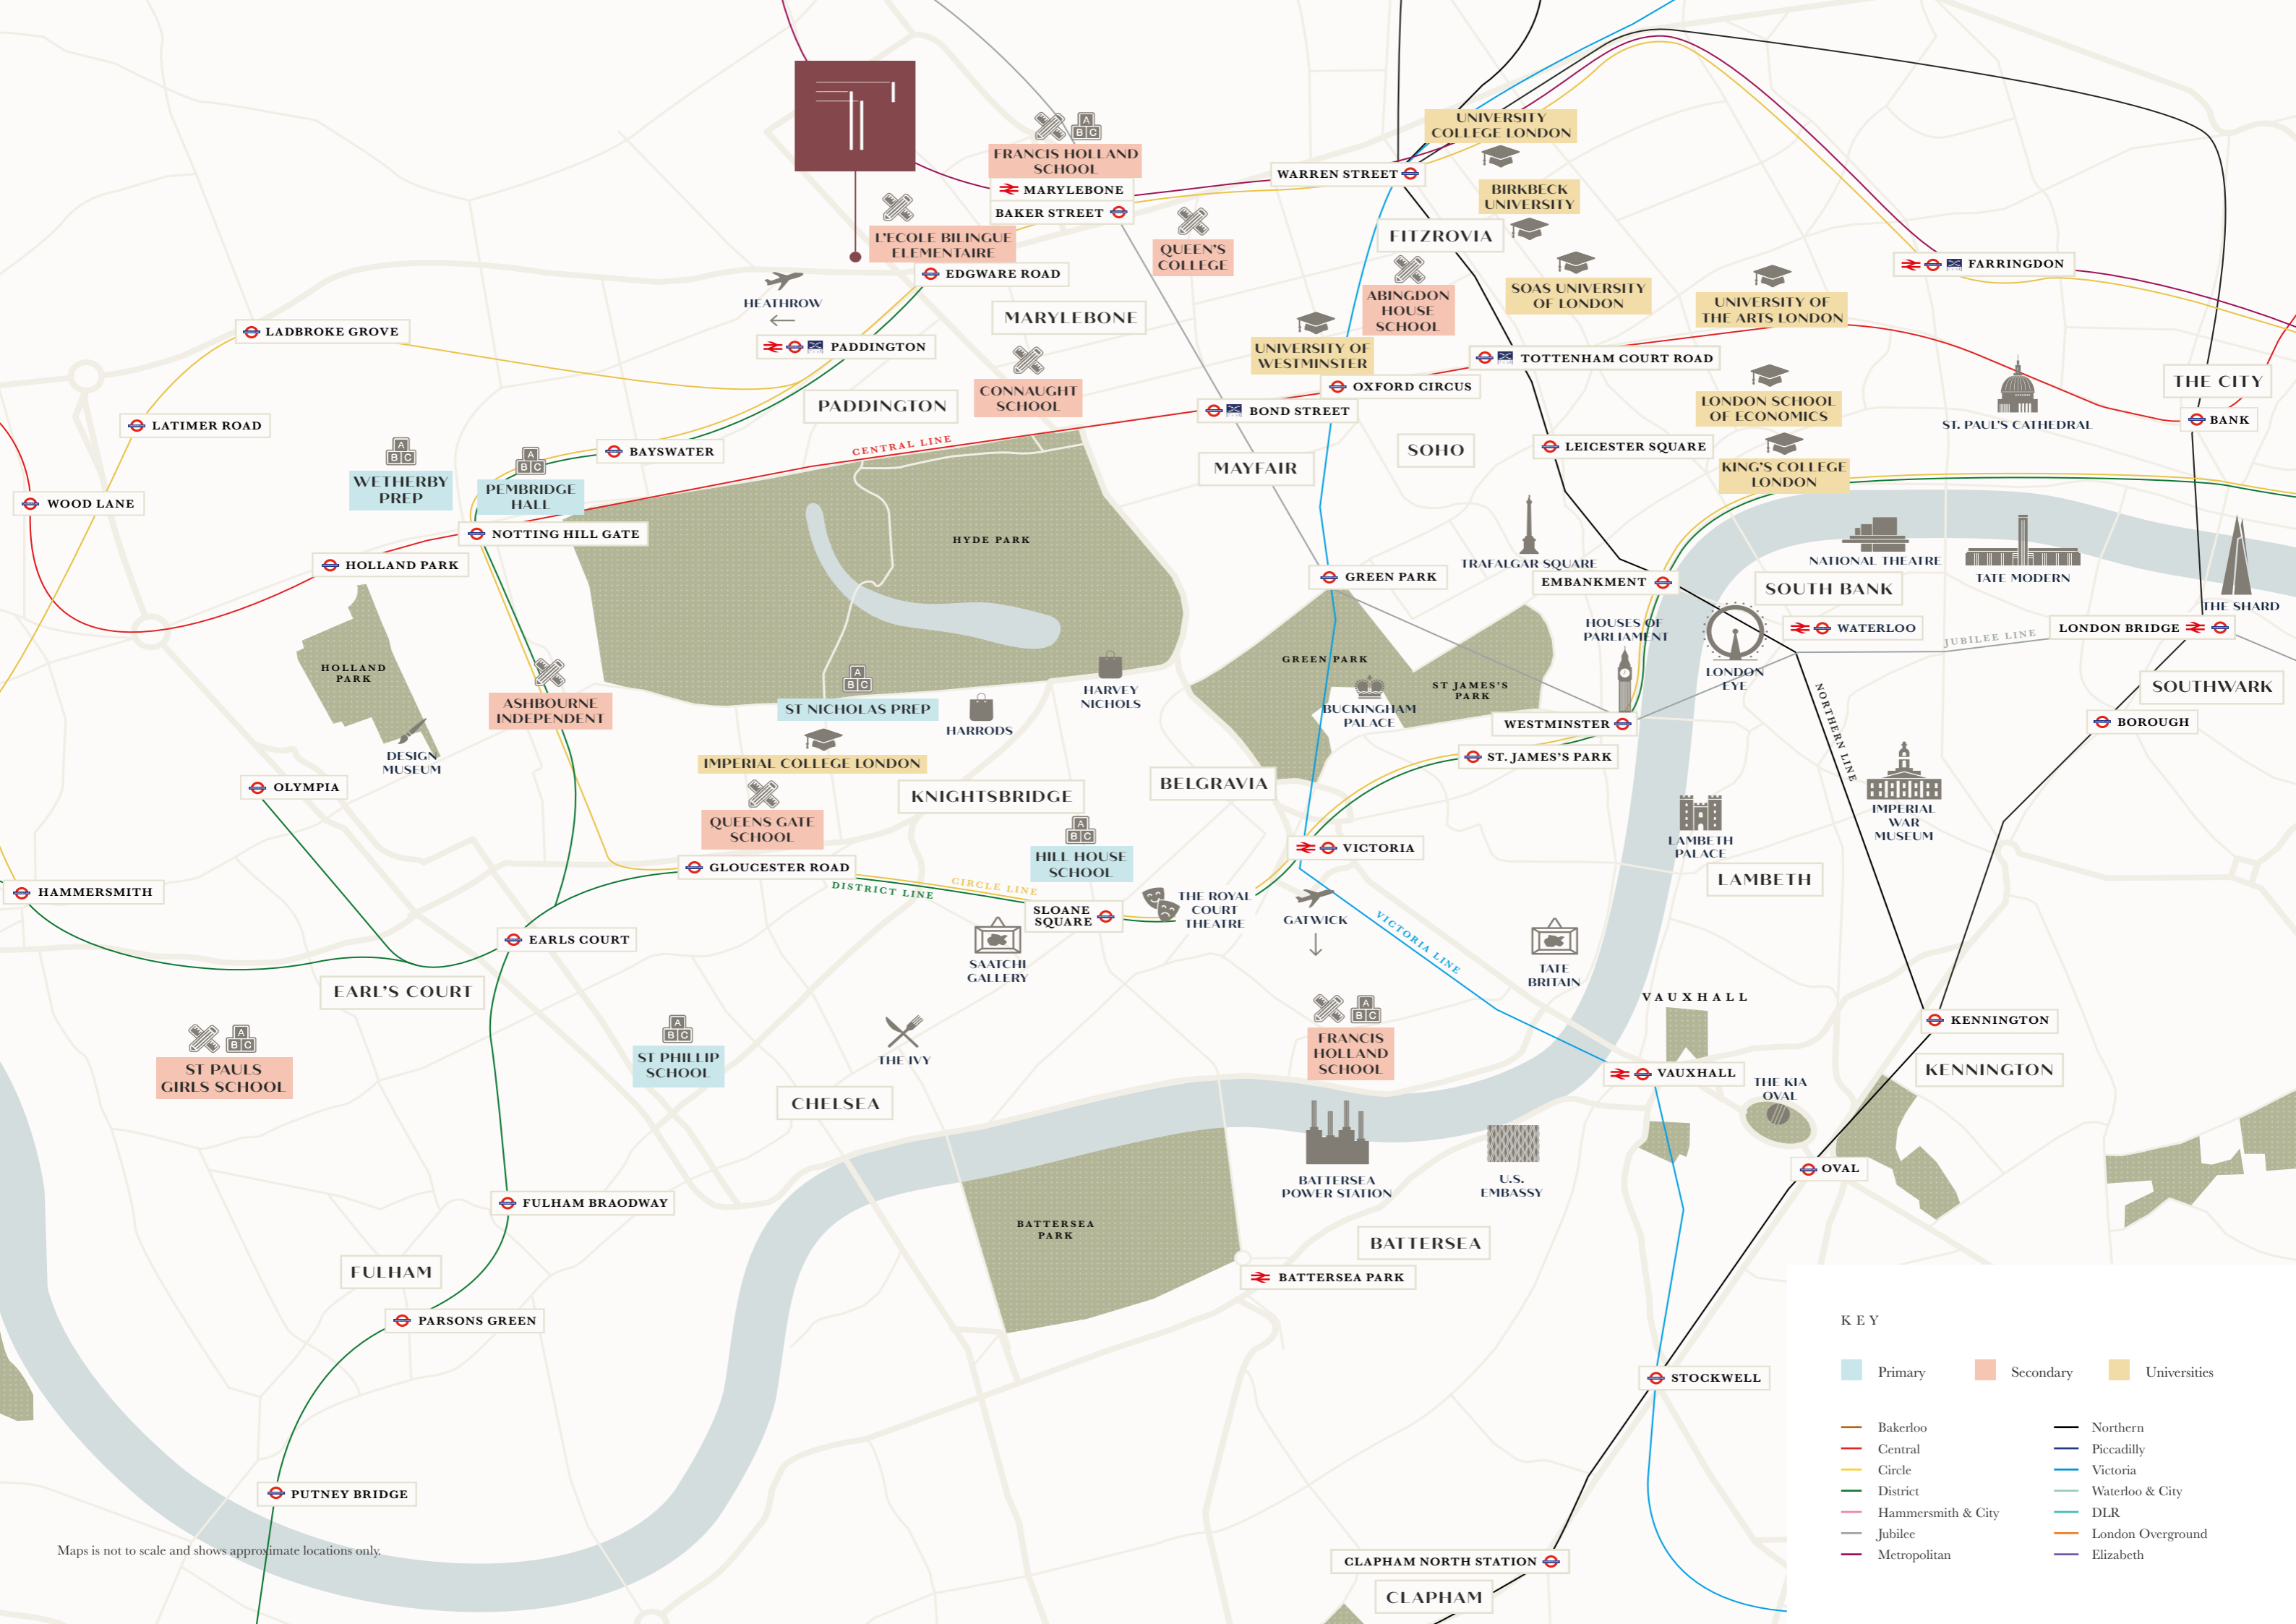

Maps is not to scale and shows approximate locations only.

KEY

 Primary	 Secondary	 Universities
 Bakerloo	 Northern	 Piccadilly
 Central	 Victoria	 Waterloo & City
 Circle	 DLR	 London Overground
 District	 Elizabeth	
 Hammersmith & City		
 Jubilee		
 Metropolitan