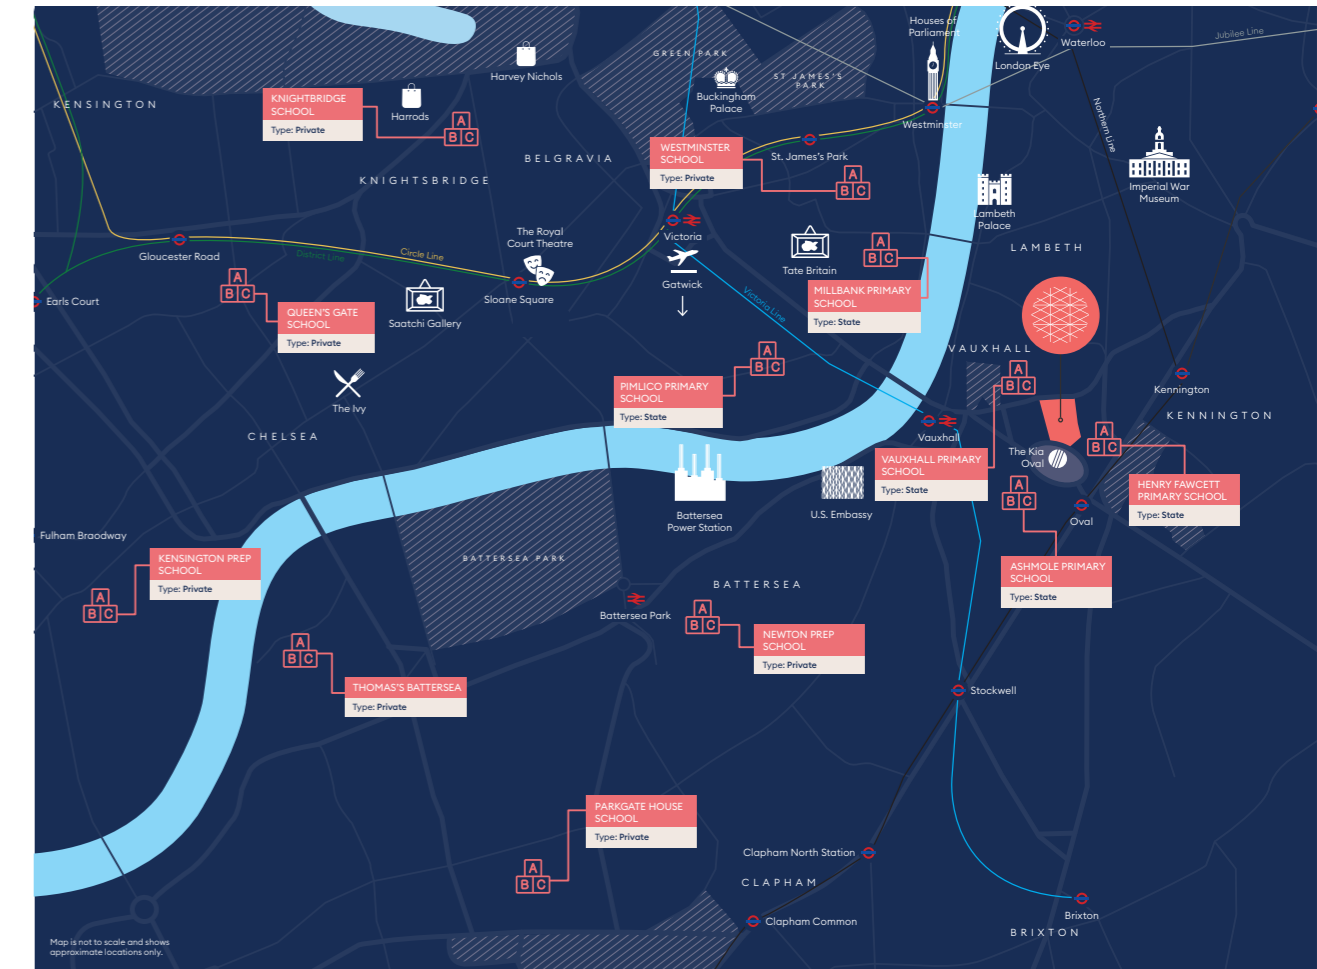

Knightsbridge School

Address: 67 Pont Street, London SW1X 0BD

Age range: 2-13

Gender: Mixed

Local Authority: Kensington and Chelsea

🚗 20 min by car

🚆 32 min by bus