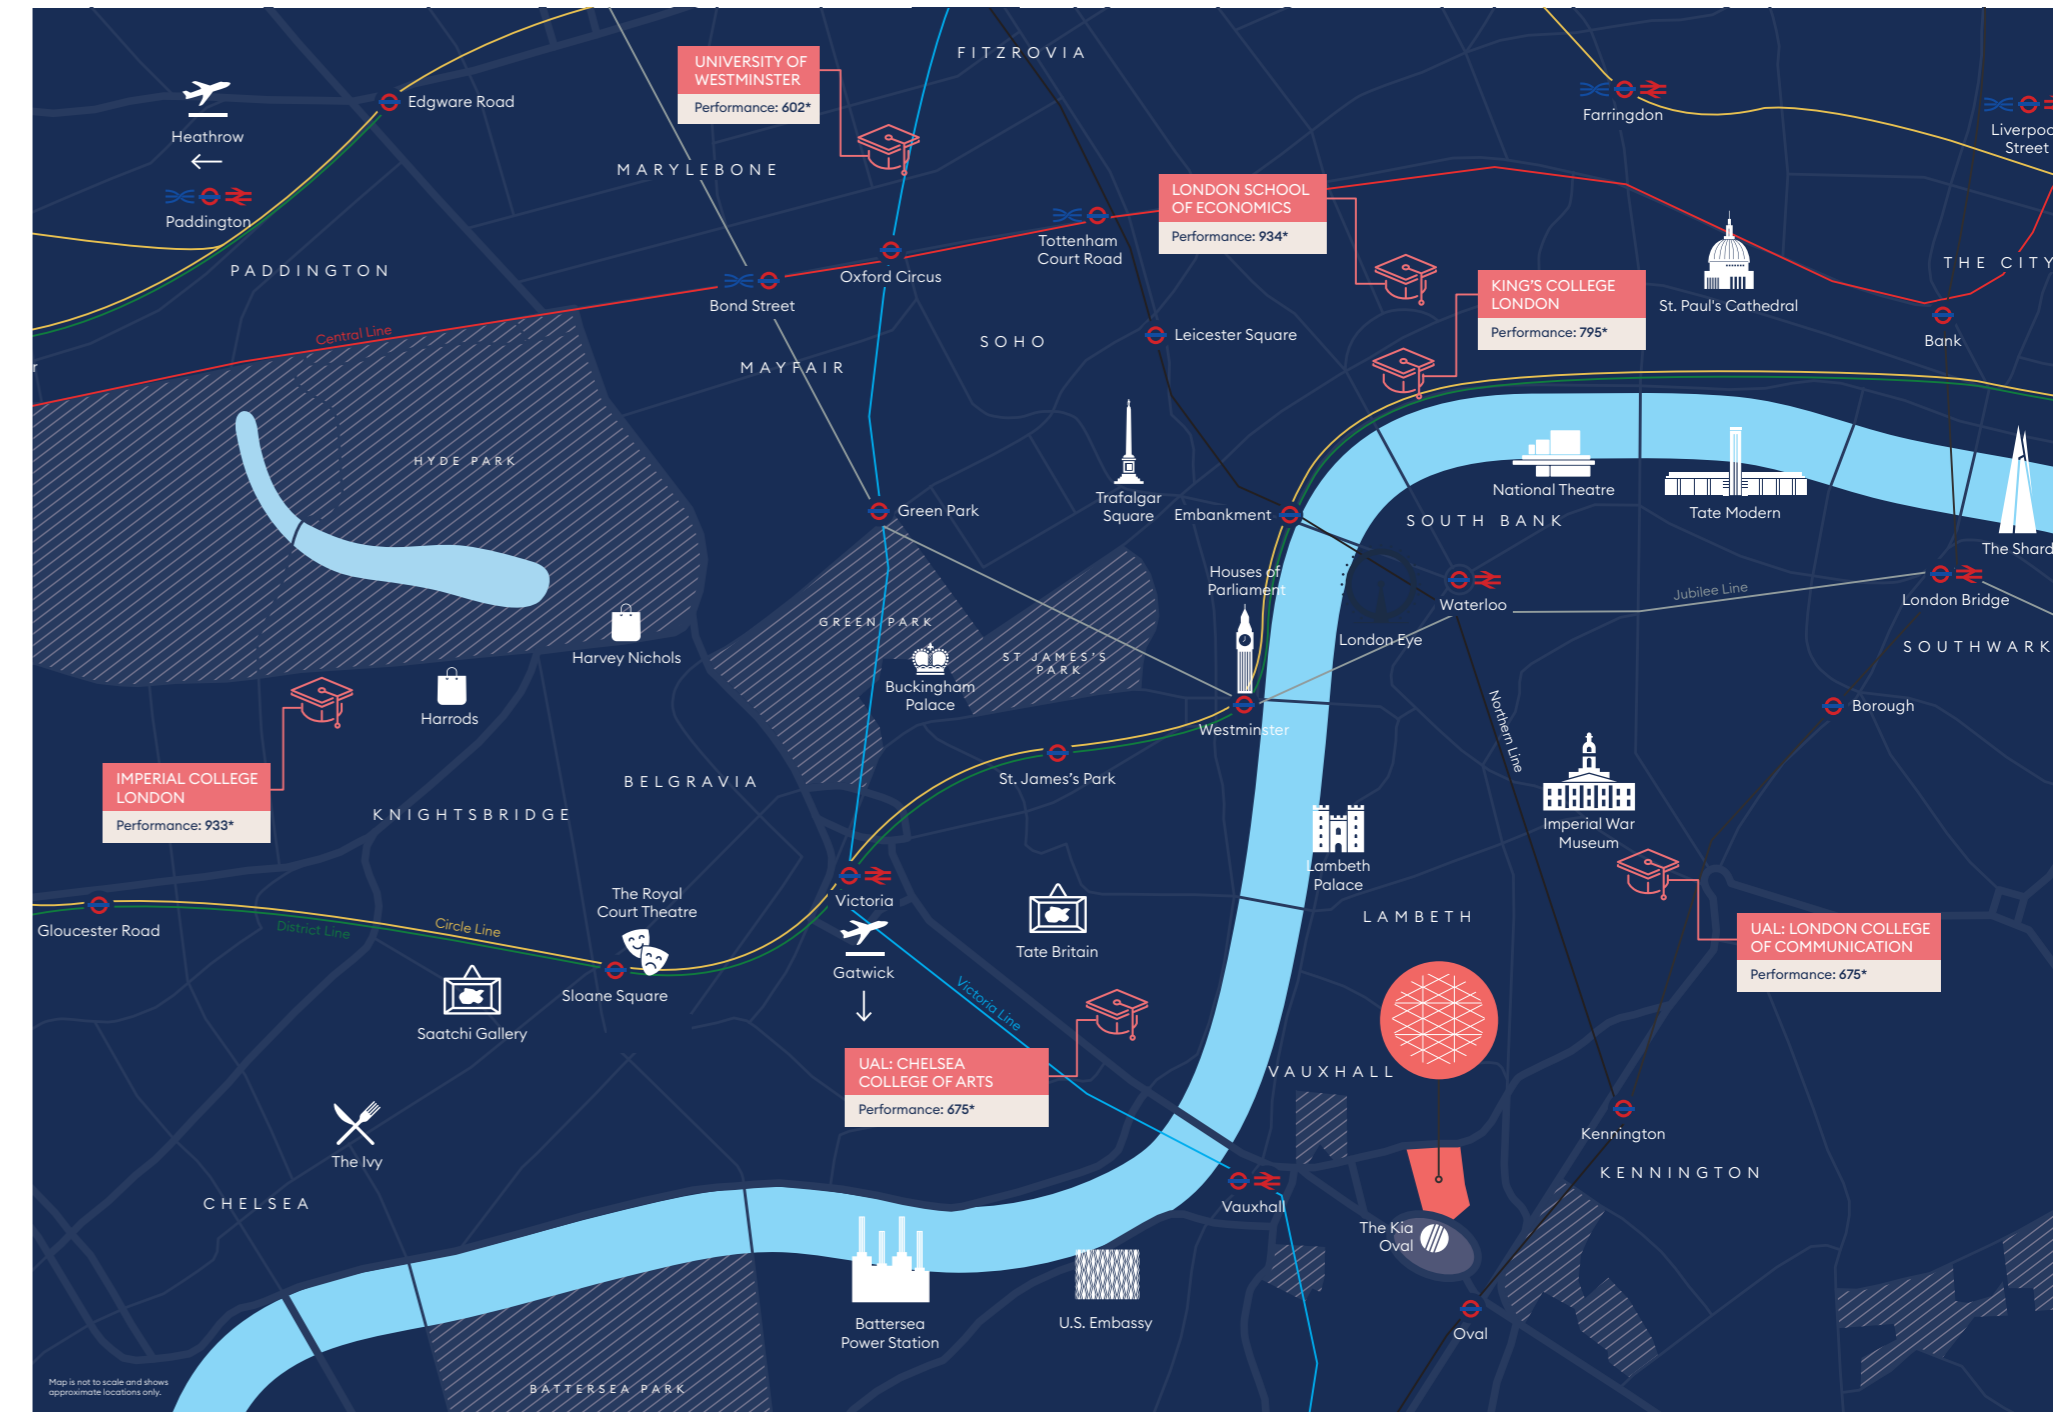

University of Westminster

Address: 4-12 Little Titchfield St, Fitzrovia, London W1W 7BY

21 min by tube

Performance: 602*

Alumni: Vivienne Westwood, Charlie Brooker and Alexander Fleming