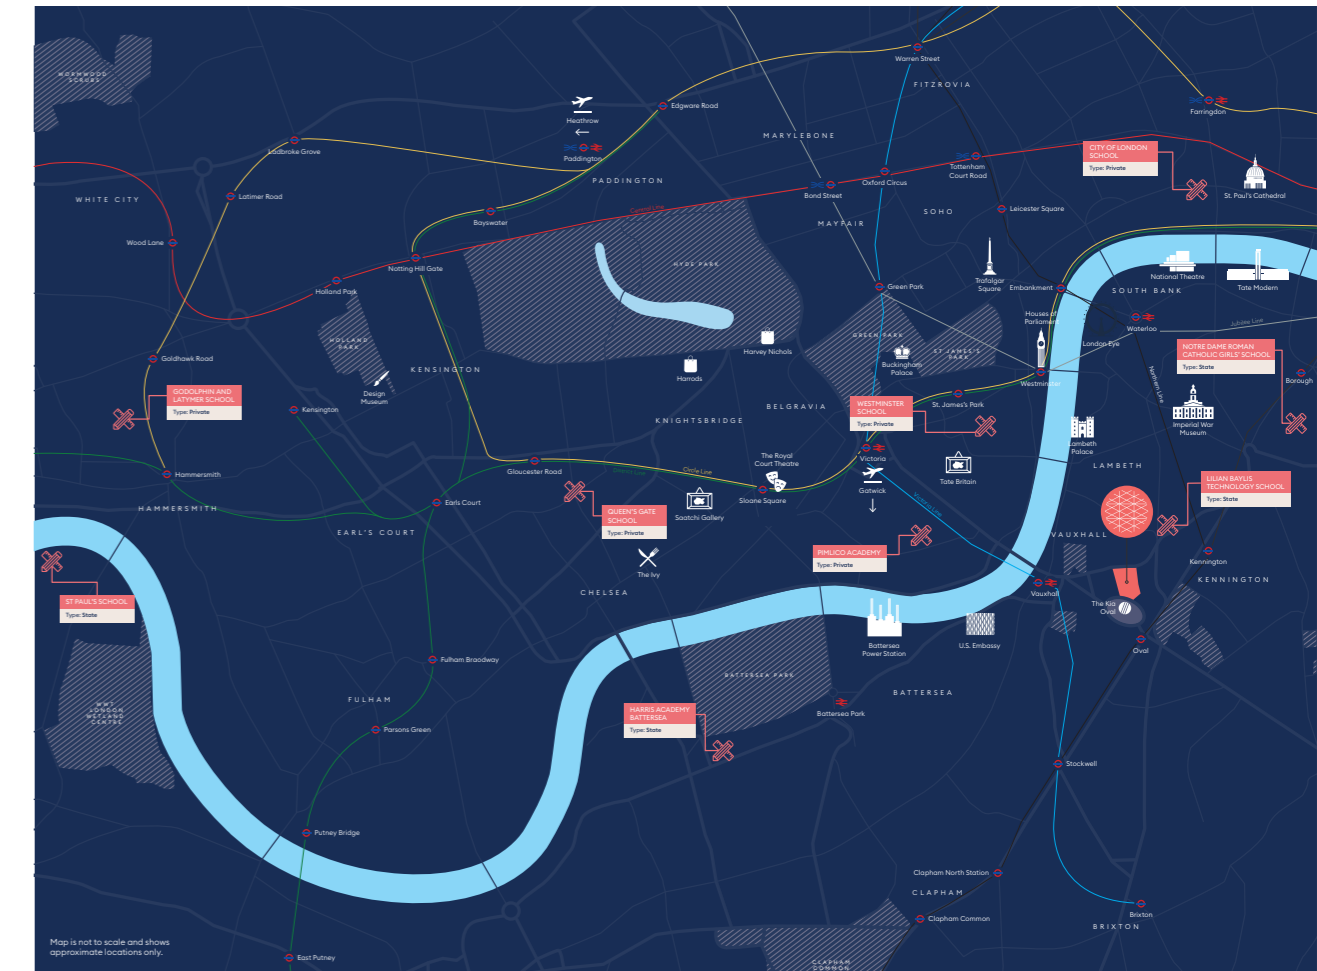

City of London School

Address: Queen Victoria Street, London EC4V 3AL

Age range: 10-18

Gender: Boys

Admission Policy: Selective

Local Authority:
City of London

🚗 19 min by car

🚶 32 min by tube