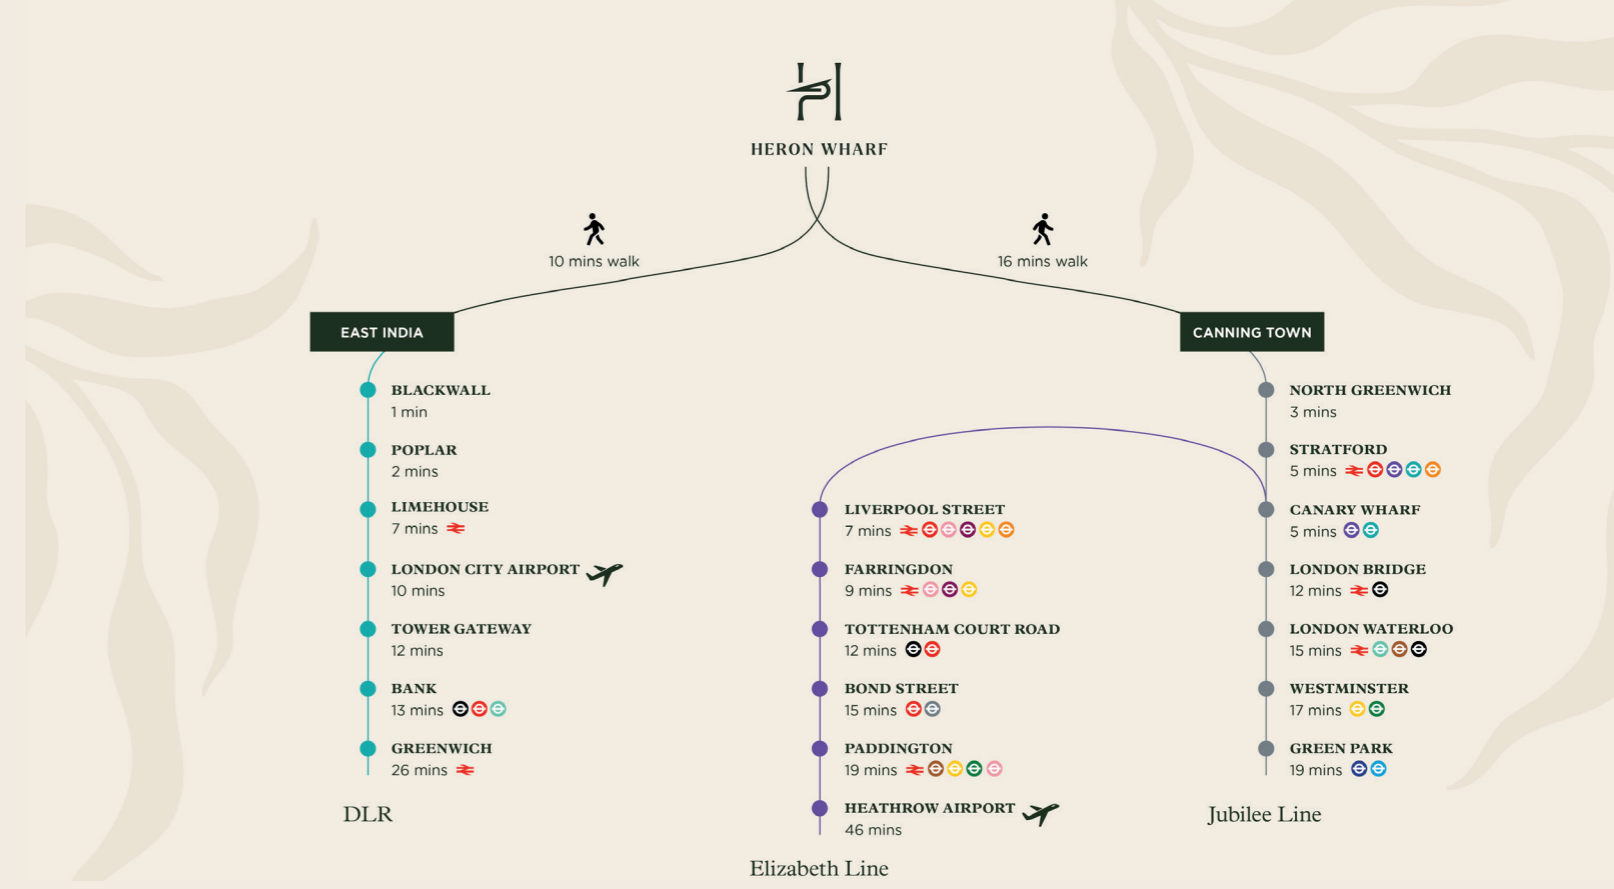

Exceptional Education Perfectly Connected

Heron Wharf puts education at your fingertips. From Ofsted rated 'outstanding' nurseries to world-class universities, your new home connects you to exceptional learning opportunities across London.

HERON WHARF
LONDON E14

Nurseries

1. **Matchbox Nursery Aberfeldy**
   Distance: 0.3 mile
   Journey Time: 7 mins (walk), 7 mins (bus), 3 mins (car)
2. **MRN Docklands Nursery**
   Distance: 0.5 miles
   Journey Time: 18 mins (walk), 18 mins (bus), 11 mins (car)
   Ofsted Rating: Good
3. **Docklands Village Nursery**
   Distance: 0.8 miles
   Journey Time: 25 mins (walk), 22 mins (bus), 9 mins (car)
   Ofsted Rating: Good
4. **Bright Horizons Canary Wharf**
   Distance: 1 mile
   Journey Time: 34 mins (walk), 20 mins (bus), 15 mins (car)
   Ofsted Rating: Good
5. **Castalia Montessori (E14)**
   Distance: 1 mile
   Journey Time: 36 mins (walk), 30 mins (bus), 12 mins (car)
   Ofsted Rating: Good

Primary Schools

1. **Culloden Primary Academy**
   Distance: 0.3 miles
   Journey Time: 5 mins (walk), 7 mins (bus), 3 mins (car)
   Ofsted Rating: Outstanding
2. **Lansbury Lawrence Primary School**
   Distance: 0.5 mile
   Journey Time: 20 mins (walk), 14 mins (bus), 6 mins (car)
   Ofsted Rating: Outstanding
3. **Woolmore Primary School**
   Distance: 0.6 mile
   Journey Time: 17 mins (walk), 17 mins (bus), 9 mins (car)
   Ofsted Rating: Outstanding
4. **Manorfield Primary School**
   Distance: 1.4 miles
   Journey Time: 19 mins (walk), 10 mins (bus), 4 mins (car)
   Ofsted Rating: Good
5. **Faraday School**
   Distance: 1.4 mile
   Journey Time: 22 mins (walk), 8 mins (car)
   Ofsted Rating: Outstanding

Secondary Schools

1. **Langdon Park Community School**
   Distance: 0.5 mile
   Journey Time: 14 mins (walk), 9 mins (bus), 4 mins (car)
   Ofsted Rating: Good
2. **Bow School**
   Distance: 1 mile
   Journey Time: 18 mins (walk), 5 mins (car)
   Ofsted Rating: Good
3. **Canary Wharf College**
   Distance: 1 mile
   Journey Time: 36 mins (bus), 14 mins (car)
   Ofsted Rating: Good
4. **Mulberry School for Girls**
   Distance: 1.5 miles
   Journey Time: 38 mins (bus), 21 mins (car)
   Ofsted Rating: Outstanding
5. **Stepney All Saints CE Secondary**
   Distance: 2 miles
   Journey Time: 29 mins (bus), 17 mins (car)
   Ofsted Rating: Outstanding

Sixth Forms & Colleges

1. **New City College (Poplar Campus)**
   Distance: 1.5 miles
   Journey Time: 24 mins (walk), 5 mins (bus), 8 mins (car)
   Ofsted Rating: Good
2. **East London Arts & Music (ELAM)**
   Distance: 0.9 mile
   Journey Time: 19 mins (walk), 15 mins (bus), 5 mins (car)
   Ofsted Rating: Outstanding
3. **London College of Professional Studies**
   Distance: 1.3 miles
   Journey Time: 21 mins (walk), 19 mins (bus), 7 mins (car)
   Ofsted Rating: Good
4. **London Academy of Excellence (LAE) Stratford**
   Distance: 3.1 miles
   Journey Time: 30 mins (bus), 16 mins (car)
   Ofsted Rating: Outstanding

Universities