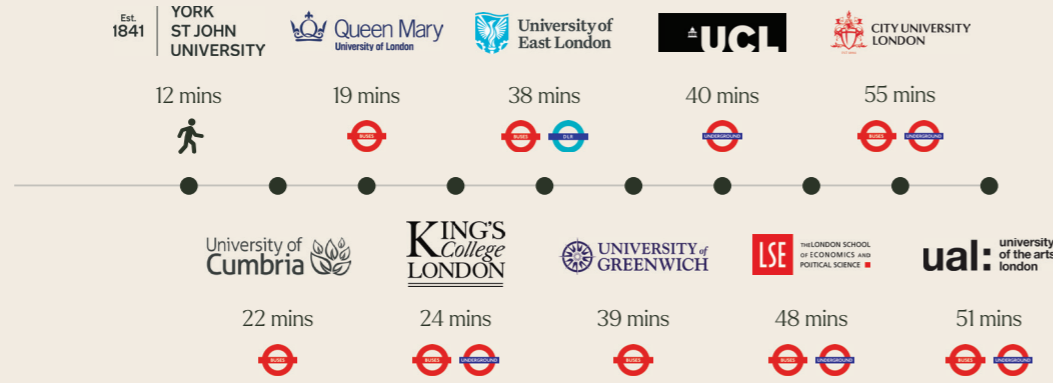

Exceptional Education Perfectly Connected

Heron Wharf puts education at your fingertips. From Ofsted rated 'outstanding' nurseries to world-class universities, your new home connects you to exceptional learning opportunities across London.

HERON WHARF
LONDON E14

Nurseries

1. **Matchbox Nursery Aberfeldy**
   Distance: 0.3 mile
   Journey Time: 7 mins (walk), 7 mins (bus), 3 mins (car)
2. **MRN Docklands Nursery**
   Distance: 0.5 miles
   Journey Time: 18 mins (walk), 18 mins (bus), 11 mins (car)
   Ofsted Rating: Good
3. **Docklands Village Nursery**
   Distance: 0.8 miles
   Journey Time: 25 mins (walk), 22 mins (bus), 9 mins (car)
   Ofsted Rating: Good
4. **Bright Horizons Canary Wharf**
   Distance: 1 mile
   Journey Time: 34 mins (walk), 20 mins (bus), 15 mins (car)
   Ofsted Rating: Good
5. **Castalia Montessori (E14)**
   Distance: 1 mile
   Journey Time: 36 mins (walk), 30 mins (bus), 12 mins (car)
   Ofsted Rating: Good

Primary Schools

1. **Culloden Primary Academy**
   Distance: 0.3 miles
   Journey Time: 5 mins (walk), 7 mins (bus), 3 mins (car)
   Ofsted Rating: Outstanding
2. **Lansbury Lawrence Primary School**
   Distance: 0.5 mile
   Journey Time: 20 mins (walk), 14 mins (bus), 6 mins (car)
   Ofsted Rating: Outstanding
3. **Woolmore Primary School**
   Distance: 0.6 mile
   Journey Time: 17 mins (walk), 17 mins (bus), 9 mins (car)
   Ofsted Rating: Outstanding
4. **Manorfield Primary School**
   Distance: 1.4 miles
   Journey Time: 19 mins (walk), 10 mins (bus), 4 mins (car)
   Ofsted Rating: Good
5. **Faraday School**
   Distance: 1.4 mile
   Journey Time: 22 mins (walk), 8 mins (car)
   Ofsted Rating: Outstanding

Secondary Schools

1. **Langdon Park Community School**
   Distance: 0.5 mile
   Journey Time: 14 mins (walk), 9 mins (bus), 4 mins (car)
   Ofsted Rating: Good
2. **Bow School**
   Distance: 1 mile
   Journey Time: 18 mins (walk), 5 mins (car)
   Ofsted Rating: Good
3. **Canary Wharf College**
   Distance: 1 mile
   Journey Time: 36 mins (bus), 14 mins (car)
   Ofsted Rating: Good
4. **Mulberry School for Girls**
   Distance: 1.5 miles
   Journey Time: 38 mins (bus), 21 mins (car)
   Ofsted Rating: Outstanding
5. **Stepney All Saints CE Secondary**
   Distance: 2 miles
   Journey Time: 29 mins (bus), 17 mins (car)
   Ofsted Rating: Outstanding

Sixth Forms & Colleges

1. **New City College (Poplar Campus)**
   Distance: 1.5 miles
   Journey Time: 24 mins (walk), 5 mins (bus), 8 mins (car)
   Ofsted Rating: Good
2. **East London Arts & Music (ELAM)**
   Distance: 0.9 mile
   Journey Time: 19 mins (walk), 15 mins (bus), 5 mins (car)
   Ofsted Rating: Outstanding
3. **London College of Professional Studies**
   Distance: 1.3 miles
   Journey Time: 21 mins (walk), 19 mins (bus), 7 mins (car)
   Ofsted Rating: Good
4. **London Academy of Excellence (LAE) Stratford**
   Distance: 3.1 miles
   Journey Time: 30 mins (bus), 16 mins (car)
   Ofsted Rating: Outstanding

Universities