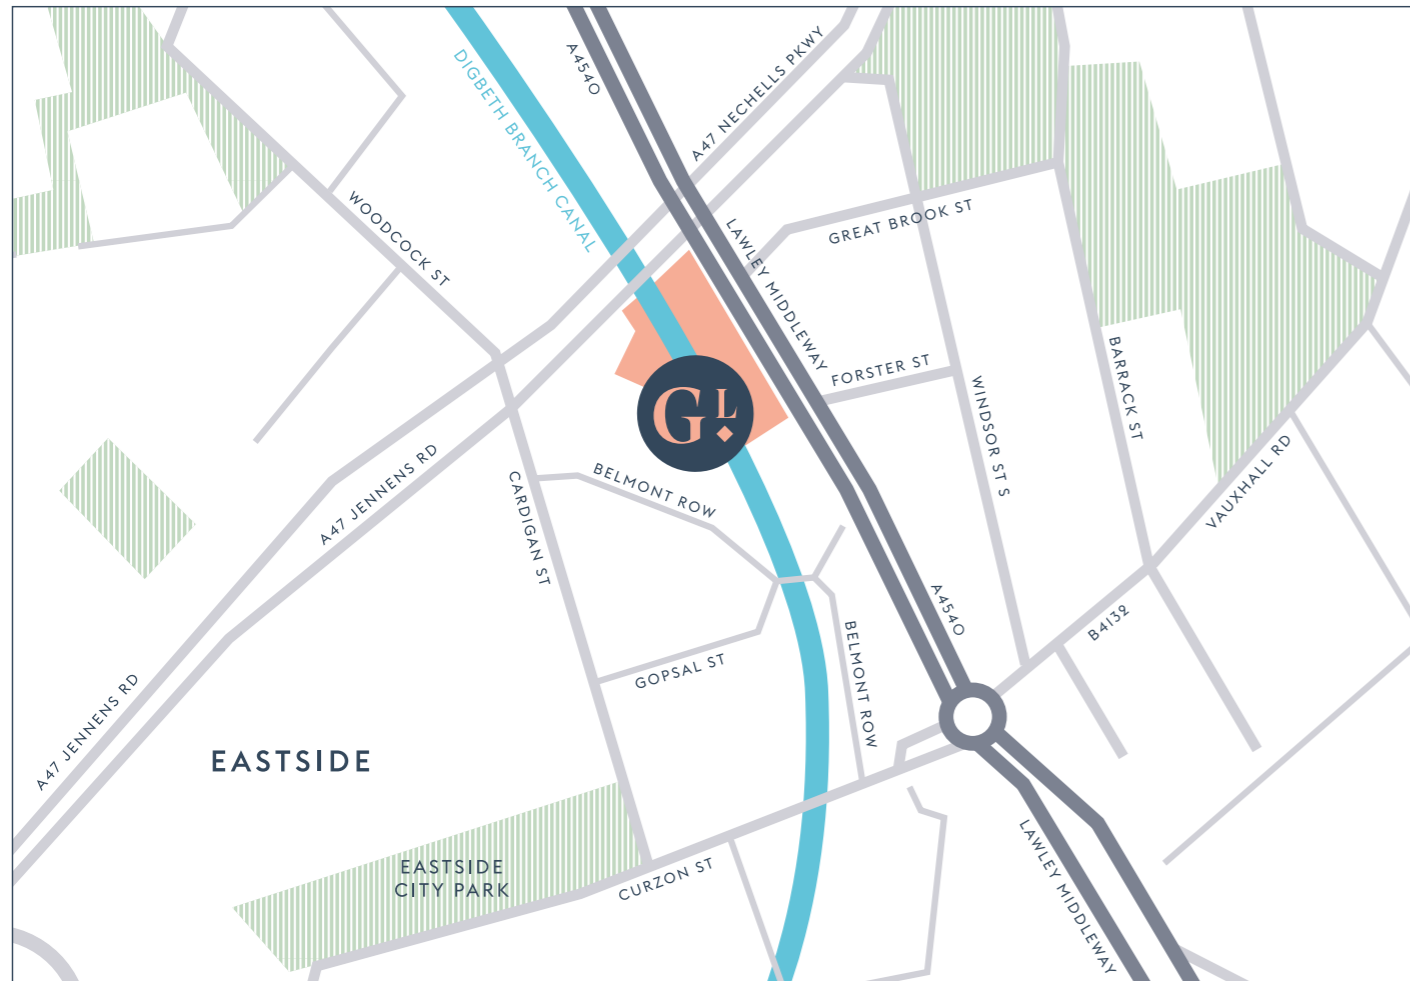

Contact us

GLASSWATER LOCKS
SALES & MARKETING SUITE
Belmont Row, Birmingham, B4 7RQ

TELEPHONE
+44 (0) 121 387 3400

VISIT
glasswaterlocks.co.uk

Map is for illustration purposes only and not to scale.

School profile copy sourced from school websites and Ofsted reports. For further details on schools, please visit individual websites. The information in this document is indicative and is intended to act as a guide only as to the finished product. Accordingly, due to St Joseph's policy of continuous improvement, the finished product may vary from the information provided. These particulars should not be relied upon as statements of fact or representations and applicants must satisfy themselves by inspection or otherwise as to their correctness. This information does not constitute a contract or warranty. Glasswater Locks is a marketing name and will not necessarily form part of the approved postal address.