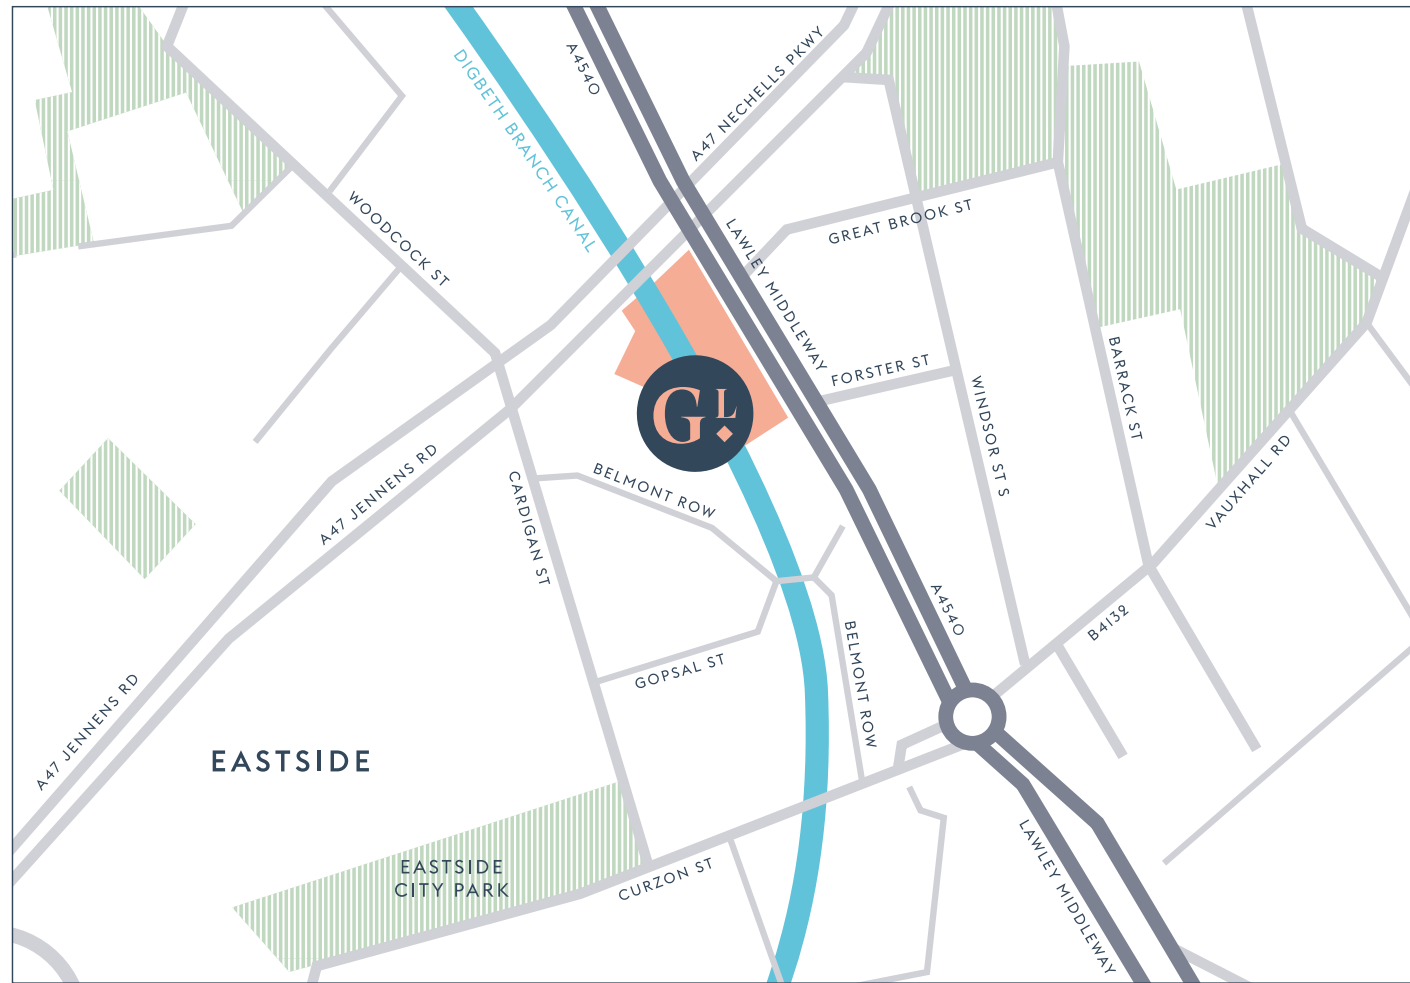

Contact us

GLASSWATER LOCKS
SALES & MARKETING SUITE
Belmont Row, Birmingham, B4 7RQ

TELEPHONE
+44 (0) 121 387 3400

VISIT
glasswaterlocks.co.uk

Map is for illustration purposes only and not to scale.

OUR VISION
2030
TRANSFORMING TOMORROW

Proud to be a member of the
Berkeley Group of companies

CONSUMER
CODE FOR
HOME BUILDERS
www.consumercode.co.uk

School profile copy sourced from school websites and Ofsted reports. For further details on schools, please visit individual websites. The information in this document is indicative and is intended to act as a guide only as to the finished product. Accordingly, due to St Joseph's policy of continuous improvement, the finished product may vary from the information provided. These particulars should not be relied upon as statements of fact or representations and applicants must satisfy themselves by inspection or otherwise as to their correctness. This information does not constitute a contract or warranty. Glasswater Locks is a marketing name and will not necessarily form part of the approved postal address.