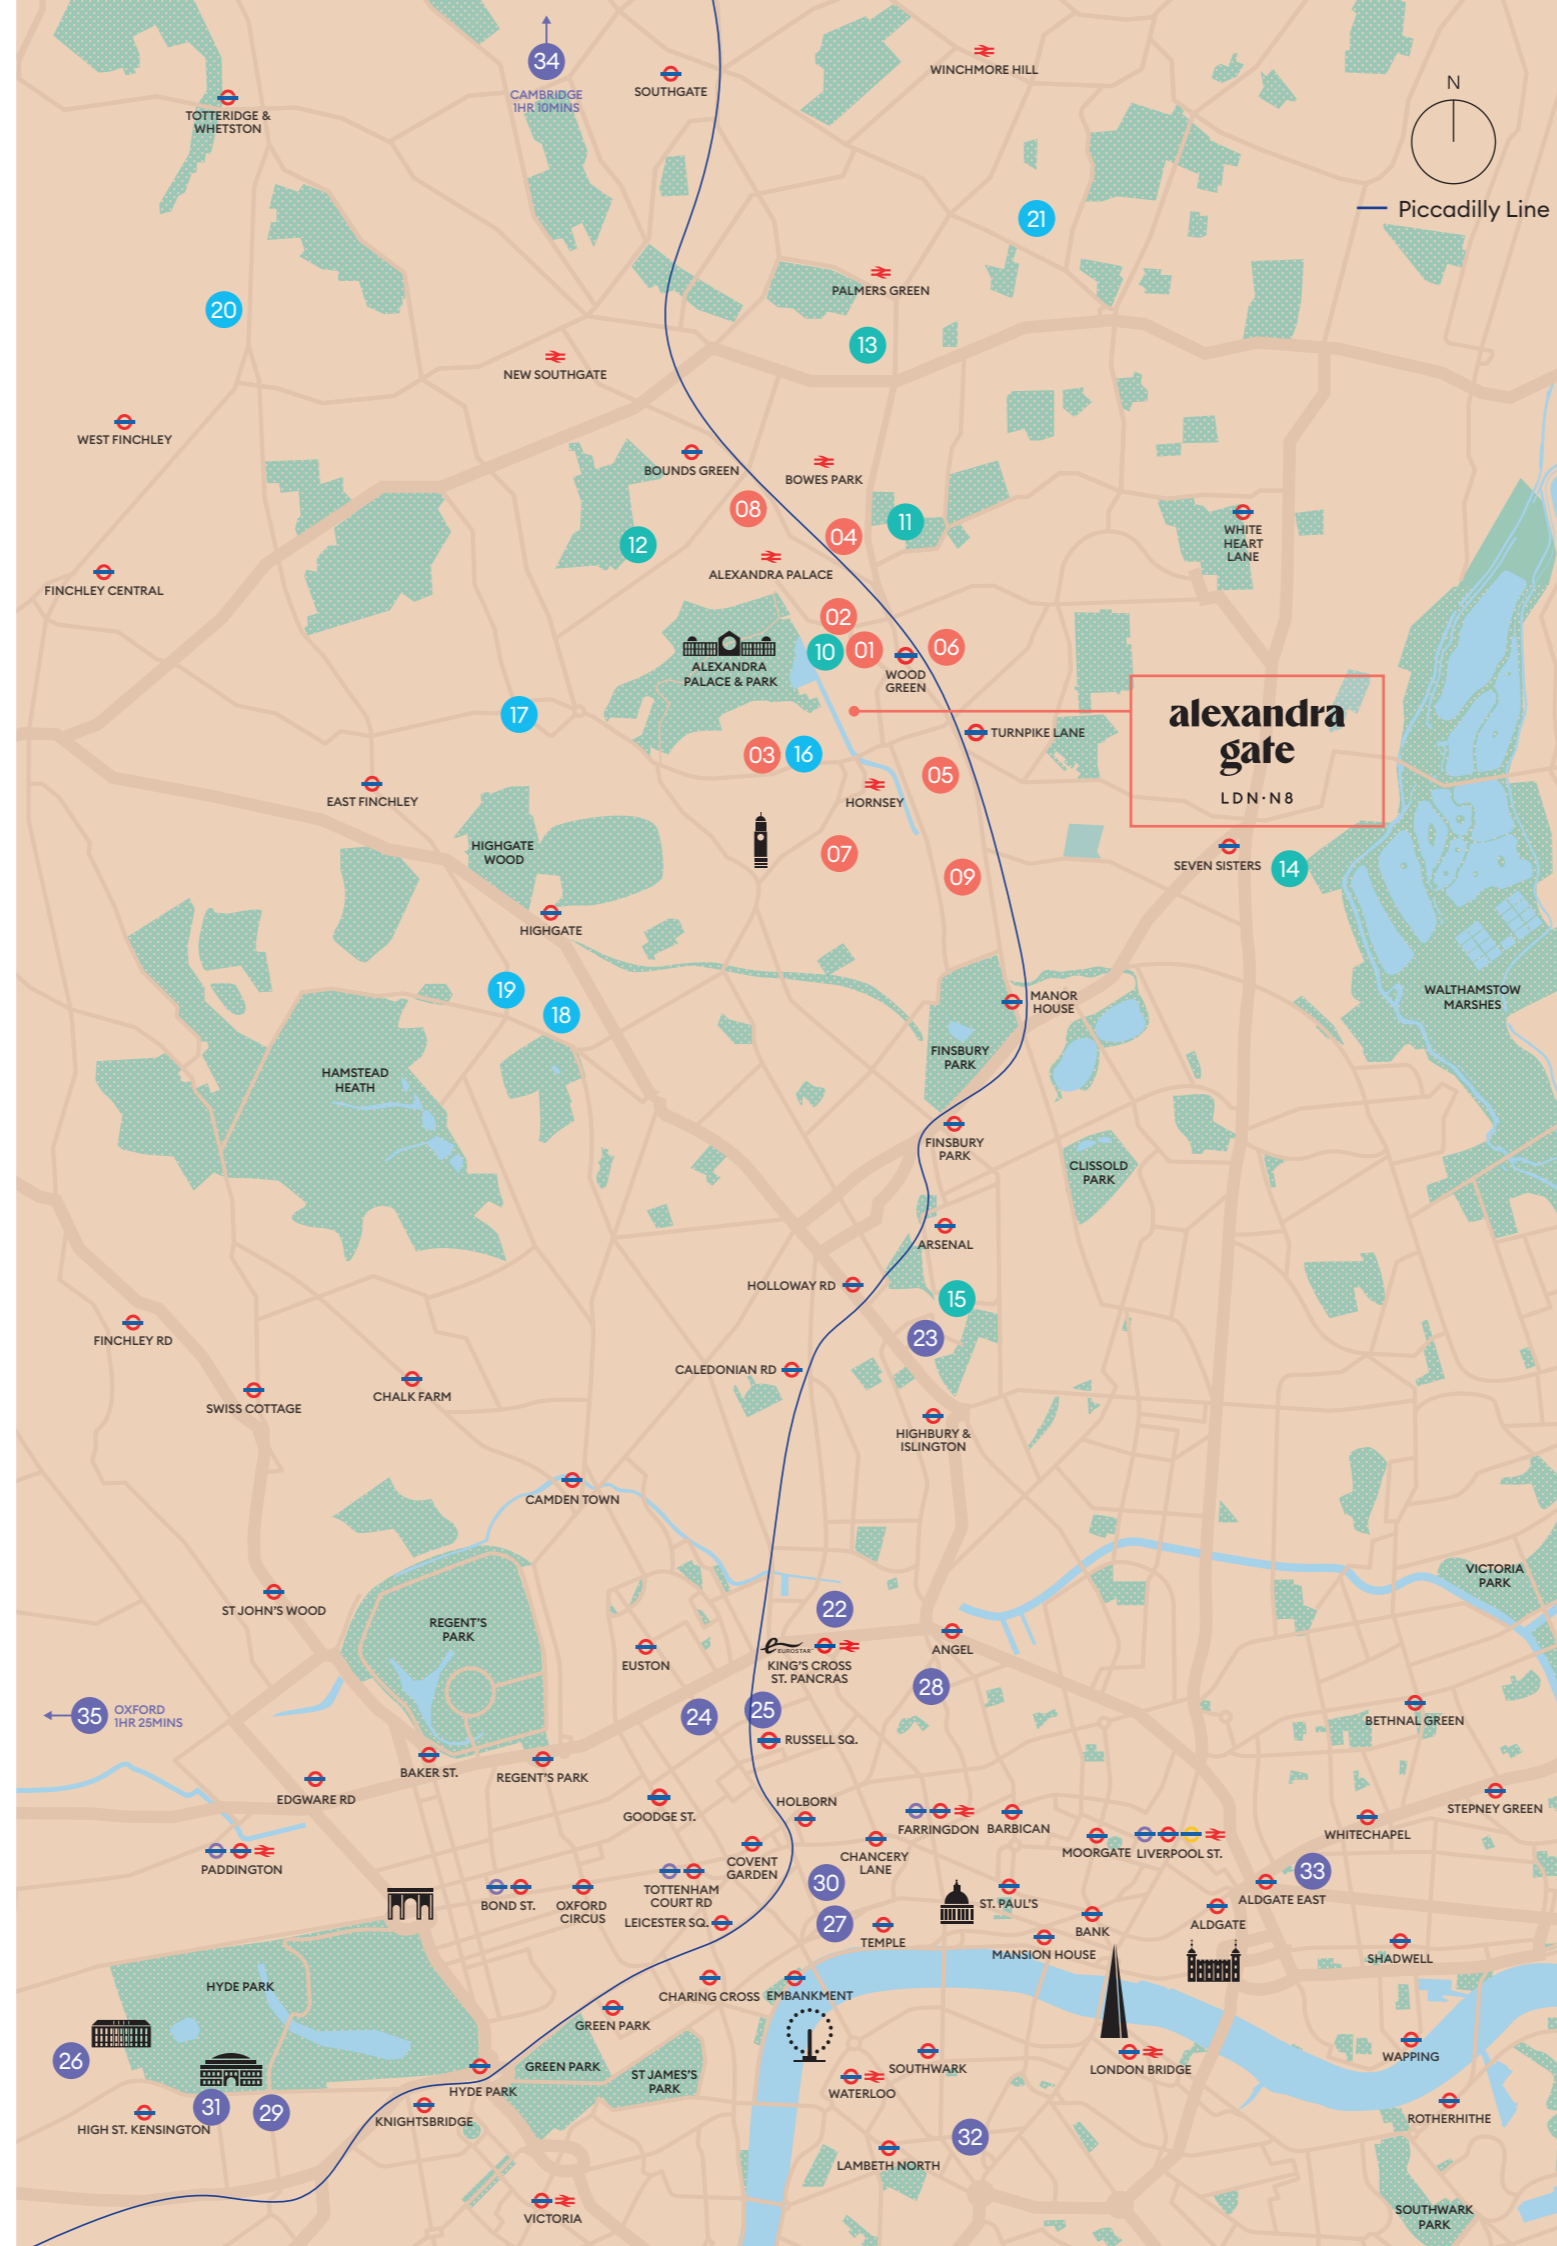

Secondary Schools	Ofsted	Distance
10 Heartlands High School	Good	450 m 12 mins
11 St Thomas More Catholic School	Outstanding	2.1 km 8 mins
12 Alexandra Park School	Outstanding	2.7 km 8 mins
13 St Anne's Catholic High School for Girls	Outstanding	3.2 km 16 mins
14 Gladesmore Community School	Outstanding	4.6 km 16 mins
15 Highbury Fields School	Outstanding	9.4 km 17 mins

Private Schools	Fees	Ofsted	Distance
16 North London Rudolf Steiner School	3-4 year olds: £1,490 per term 5-6 year olds: £2,536 per term	Good	1.2 km 16 mins
17 Norfolk House School	All years: £4,935 per term	Excellent	3.1 km 7 mins
18 Channing School	Junior School: £7,500 per term Senior School: £8,290 per term	ISI: Excellent	4.3 km 12 mins
19 Highgate School	Pre-School: £6,790 per term Y2: £6,790 per term Y3-Y6: £7,190 per term Y7-Y13: £7,840 per term	Outstanding	4.5 km 13 mins
20 Dwight School London	Y7-11: £8,075 per term Y12-13: £9,650 per term	ISI: Excellent	5.4 km 14 mins
21 Keble Prep	Reception: £4,775 per term Y1-Y4: £5,755 per term Y5-Y8: £5,915 per term	ISI: Good	5.5 km 19 mins

Universities

London is a global education hub, hosting renowned institutions like Imperial College London, University College London (UCL) and London School of Economics (LSE). There are also arts focused institutions like Central Saint Martins and Royal College of Art providing a vibrant high-standard educational environment.

University	By train / tube/ car
22 UAL: Central Saint Martins	9 mins
23 London Metropolitan University	11 mins
24 University College London	16 mins
25 School of Oriental and African Studies	16 mins
26 UAL: London College of Fashion	18 mins
27 King's College London	20 mins
28 City, University of London	30 mins
29 Imperial College London	30 mins
30 London School of Economics and Political Science	30 mins
31 Royal College of Art	30 mins
32 London South Bank University	31 mins
33 Queen Mary University of London	32 mins
34 University of Cambridge	1 hr 10 mins
35 University of Oxford	1 hr 25 mins

University fees

UK universities charge varying tuition fees based on the student's home country. English universities cost undergraduates at £9,250 per year.

International undergraduate tuition fees vary from £11,400 - £38,000. The average cost is estimated to be around £22,200 per year. International postgraduate tuition fees vary from £9,000 - £30,000. The average cost is estimated to be around £17,109 per year. Fees vary by course and institution.