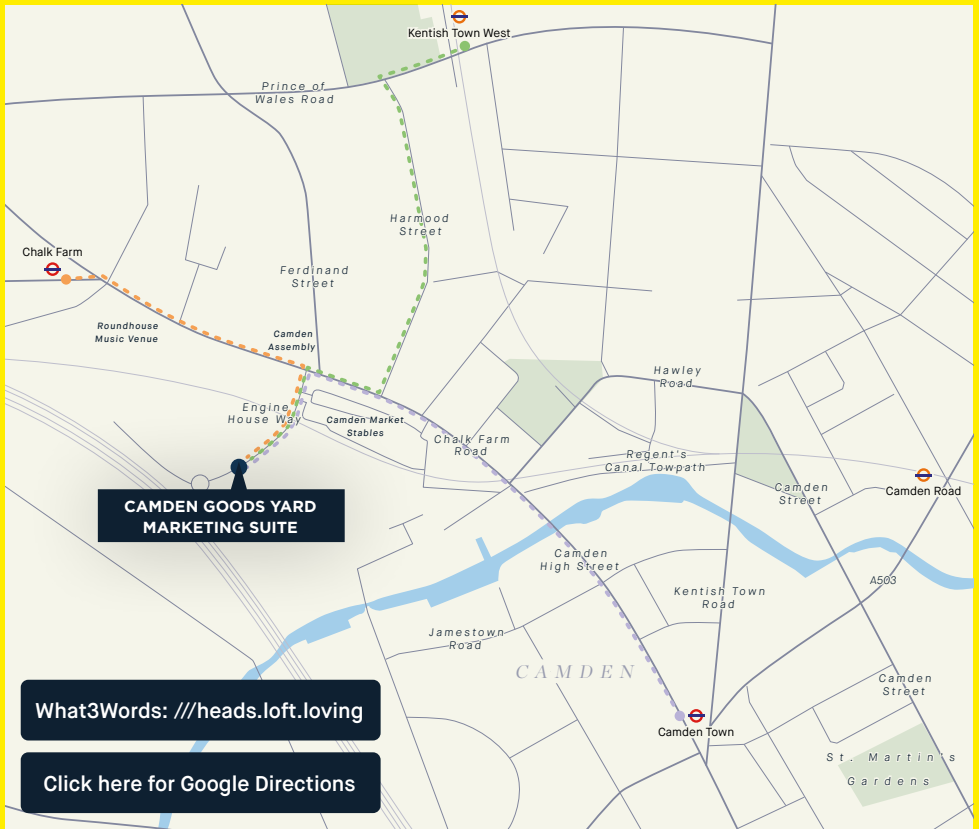

CAMDEN GOODS YARD

LONDON NW1

YOUR GUIDE TO FINDING US

CAMDEN GOODS YARD MARKETING SUITE, CHALK FARM ROAD NW1 8EH

BY CAR

Complimentary parking is available outside the Marketing Suite and a member of our team will meet you as you arrive at the suite.

BY LONDON UNDERGROUND

The closest London Underground stations are Chalk Farm Road station and Camden Town station, both on the Northern Line. Additionally, Kentish Town West overground station provides another nearby option.

BY FOOT

Chalk Farm Road Station.

Head southeast on Chalk Farm Road passing by the Roundhouse on your right. After approx. 100m turn right into Engine House Way. The Marketing Suite is located about 100m on the left.

Camden Town Station.

On exiting the station head north on Camden High Street, continue onto Chalk Farm Road (bear left), walk until you reach Engine House Way, turn left and the Marketing Suite is located about 100m on the left.

Kentish Town West Station.

Turn right out of the station and head west on Prince of Wales Road. After approx. 100m turn left into Harwood Street. When you reach Chalk Farm Road turn right and then first left onto Engine House Way. The Marketing Suite is located about 100m on the left.

We look forward to seeing you.

SALES@CAMDENGGOODSYARD.CO.UK | +44 (0)20 3040 7000 | CAMDENGGOODSYARD.CO.UK

These directions are a guide only and we recommend that you plan your route carefully before travelling. Map is for illustration purposes only and not to scale.

OUR VISION
2030
TRANSFORMING TOMORROW

Berkeley
Group
Proud to be a member of the
Berkeley Group of companies

Investor in
Customers'
Gold 2022

St George
Designed for life