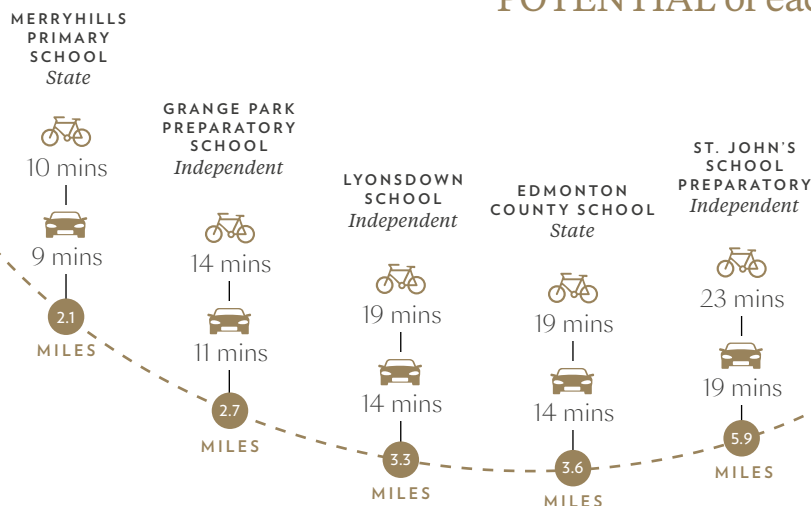

PRIMARY

Case Study - Trent CE Primary School

GENDER Mixed
 AGES 4-11 years

Conveniently situated just a 7 minute cycle ride from Trent Park and three minutes from Cockfosters Tube station, Trent CE Primary School is rated as “Outstanding” by Ofsted. Working in partnership with the local church, Christ Church Cockfosters, the school is committed to a curriculum that excites, challenges and supports every child.

Pupils have a wealth of opportunities to learn, enriched by a curriculum of sport, music and the arts. Welcoming young

Source: Google maps
Visit: reports.ofsted.gov.uk for Ofsted reports.

people from the local area at Reception stage through to Year 6, Trent CE Primary School also places great emphasis on practical skills, including modern languages and computing, so all pupils have the best start in life.

SECONDARY SCHOOLS

Schools that *continue to open LIFE*
AND CAREER DOORS to every student

Source: Google maps
Visit: reports.ofsted.gov.uk for Ofsted reports.

Case Study - Dame Alice Owen's School

GENDER Mixed
 AGES 11-18 years

Imperial College London

UNIVERSITIES

Research from UK higher education institutions is highly respected across the world and consistently brings billions of pounds to the British economy.

All travel times are based on traveling from Oakwood station at 7.30am on a weekday. Source: Google maps. Visit www.thecompleteuniversityguide.co.uk for London’s university league tables.