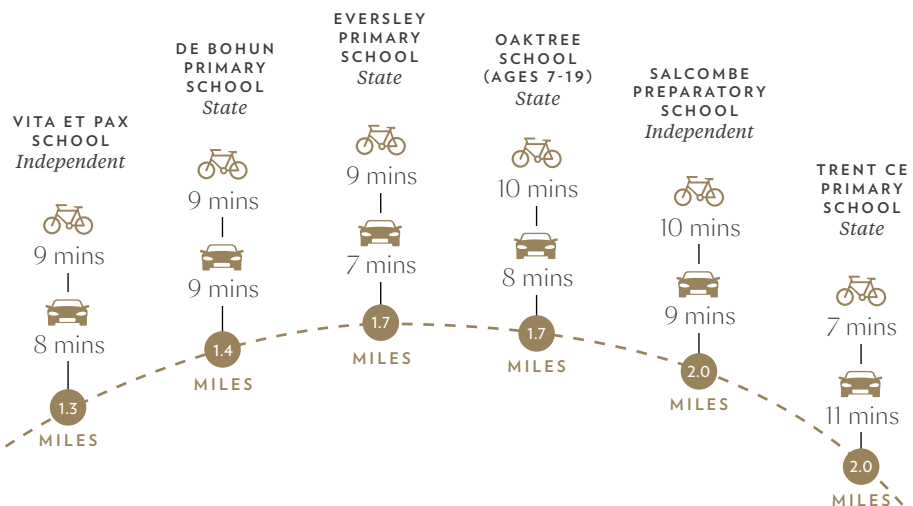

PRIMARY

Case Study - Trent CE Primary School

GENDER Mixed
AGES 4-11 years

Conveniently situated just a 7 minute cycle ride from Trent Park and three minutes from Cockfosters Tube station, Trent CE Primary School is rated as “Outstanding” by Ofsted. Working in partnership with the local church, Christ Church Cockfosters, the school is committed to a curriculum that excites, challenges and supports every child.

Pupils have a wealth of opportunities to learn, enriched by a curriculum of sport, music and the arts. Welcoming young

Source: Google maps
Visit: reports.ofsted.gov.uk for Ofsted reports.

people from the local area at Reception stage through to Year 6, Trent CE Primary School also places great emphasis on practical skills, including modern languages and computing, so all pupils have the best start in life.

“Life in our school is diverse and busy. Our curriculum aims to excite, challenge and support every child, to find strengths and to build aspirations.”

Ms L Yarwood, Headteacher