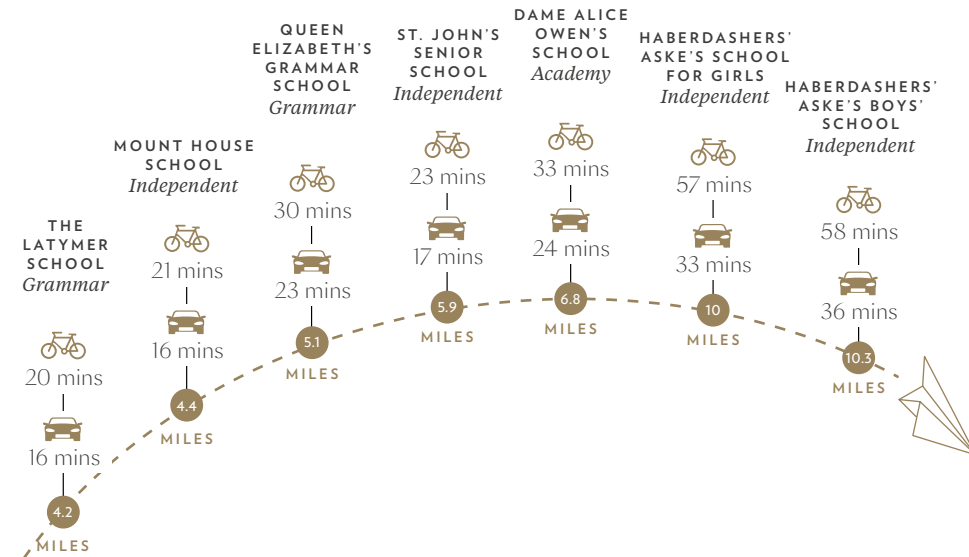

SECONDARY SCHOOLS

Schools that *continue to open LIFE*
AND CAREER DOORS to every student

Source: Google maps
Visit: reports.ofsted.gov.uk for Ofsted reports.

Case Study - Dame Alice Owen's School

GENDER Mixed
 AGES 11-18 years

Imperial College London

UNIVERSITIES

Research from UK higher education institutions is highly respected across the world and consistently brings billions of pounds to the British economy.

All travel times are based on traveling from Oakwood station at 7.30am on a weekday. Source: Google maps. Visit www.thecompleteuniversityguide.co.uk for London’s university league tables.