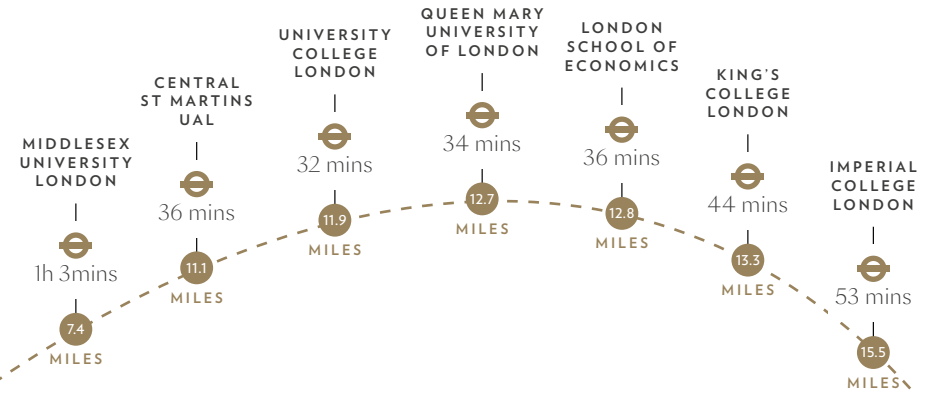

SECONDARY SCHOOLS

Schools that *continue to open LIFE*
AND CAREER DOORS to every student

Source: Google maps
Visit: reports.ofsted.gov.uk for Ofsted reports.

Case Study - Dame Alice Owen's School

GENDER Mixed
 AGES 11-18 years

Mrs Hannah Nemko, Headteacher

WORLD-CLASS STUDY OPPORTUNITIES

London’s universities are among the best in the world – impacting on all aspects of life and vital for our future.

FURTHER EDUCATION

Universities of global excellence

Trent Park is perfectly located for further education opportunities. The site itself was once the home of Middlesex University, now relocated in nearby Hendon (North London). This established university is known for its arts, science, technology and social sciences. Access to London’s world-class universities includes globally respected University College London, London School of Economics, King’s College London and Imperial College to name just a few. Newly redeveloped King’s Cross, just 26 minutes from Oakwood Underground station, is the home of Central Saint Martins - UAL, that is internationally outstanding in the creative arts.

Imperial College London

UNIVERSITIES

Research from UK higher education institutions is highly respected across the world and consistently brings billions of pounds to the British economy.

All travel times are based on traveling from Oakwood station at 7.30am on a weekday. Source: Google maps. Visit www.thecompleteuniversityguide.co.uk for London’s university league tables.