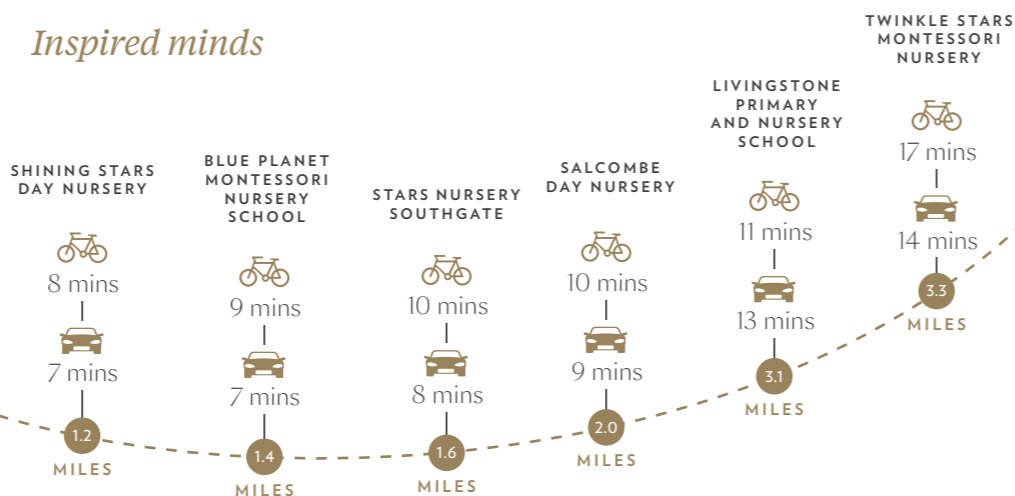

SECONDARY SCHOOLS

- 1 Southgate School
- 2 East Barnet School
- 3 Ashmole Academy
- 4 Highlands School
- 5 JCoSS
- 6 St Anne's Catholic High School
- 7 The Latymer School
- 8 Mount House School
- 9 Queen Elizabeth's Grammar School
- 10 St. John's Senior School
- 11 Dame Alice Owen's School
- 12 Haberdashers' Aske's School for Girls
- 13 Haberdashers' Aske's Boys' School

Map not to scale, locations approximate only

WITHIN EASY REACH
A selection of distinctive
nursery, primary and
secondary schools minutes
from TRENT PARK.

NURSERY

Inspired minds

Source: Google maps
Visit: reports.ofsted.gov.uk for Ofsted reports.

Key located on the next page

Young minds are encouraged to
explore new worlds
of IMAGINATION
and DISCOVERY.

SCHOOLS

Case Study - Salcombe Day Nursery

GENDER
Mixed

AGES
3 months-5 years

Salcombe Day Nursery and Pre-School in Southgate, North London, is a welcoming backdrop to a warm, friendly and stimulating environment. Established over 20 years ago, this former bank has been recently refurbished, including a much loved adventure playground space. Acclaimed locally for its outstanding standards in daycare, Salcombe Day Nursery is ideal for commuters, situated close to Southgate Underground Station, the M25 and A406.

Imperial College London

UNIVERSITIES

Research from UK higher education institutions is highly respected across the world and consistently brings billions of pounds to the British economy.

All travel times are based on traveling from Oakwood station at 7.30am on a weekday. Source: Google maps. Visit www.thecompleteuniversityguide.co.uk for London’s university league tables.