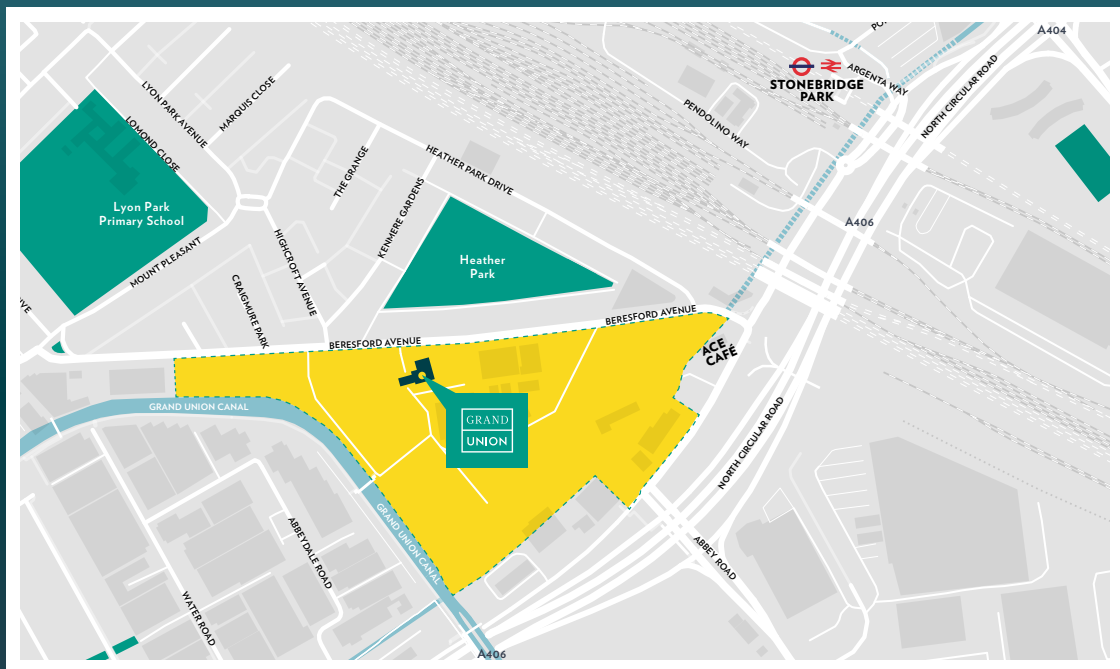

GRAND UNION

Grand Union Sales & Marketing Suite

Beresford Avenue London HA0 1NW T 0808 1788 838

FROM HANGER LANE

- At Hanger Lane Gyratory, take the 4th exit onto North Circular Road / A406
- Continue on A406 and after 0.7 miles turn left onto Abbey Road
- Take the first right onto North Circular Road after 0.1 mile turn left onto Beresford Avenue
- Continue on Beresford Avenue and after 0.2 miles by the Grand Union flags turn left to the Marketing Suite car park

FROM ALPERTON

- Head north-east on Ealing Road/A4089 towards Rosemont Road
- After 0.1 turn right onto Mount Pleasant
- Continue on Mount Pleasant and after 0.4 mile turn right onto Beresford Ave

- Continue for 0.2 mile and the turn right to Marketing Suite car park

DIRECTIONS BY TUBE OR TRAIN

- The nearest station is Stonebridge Park, served by both the London underground on the Bakerloo line and the London overground with trains running every few minutes
- Exit Stonebridge Park station turning right onto Argenta Way
- At the end of the road, turn right onto North Circular, continuing along here for about 4 mins until you see the Ace Café
- Turn right on Beresford Avenue, in front of the Ace Café, and the entrance to Grand Union is just up on the left