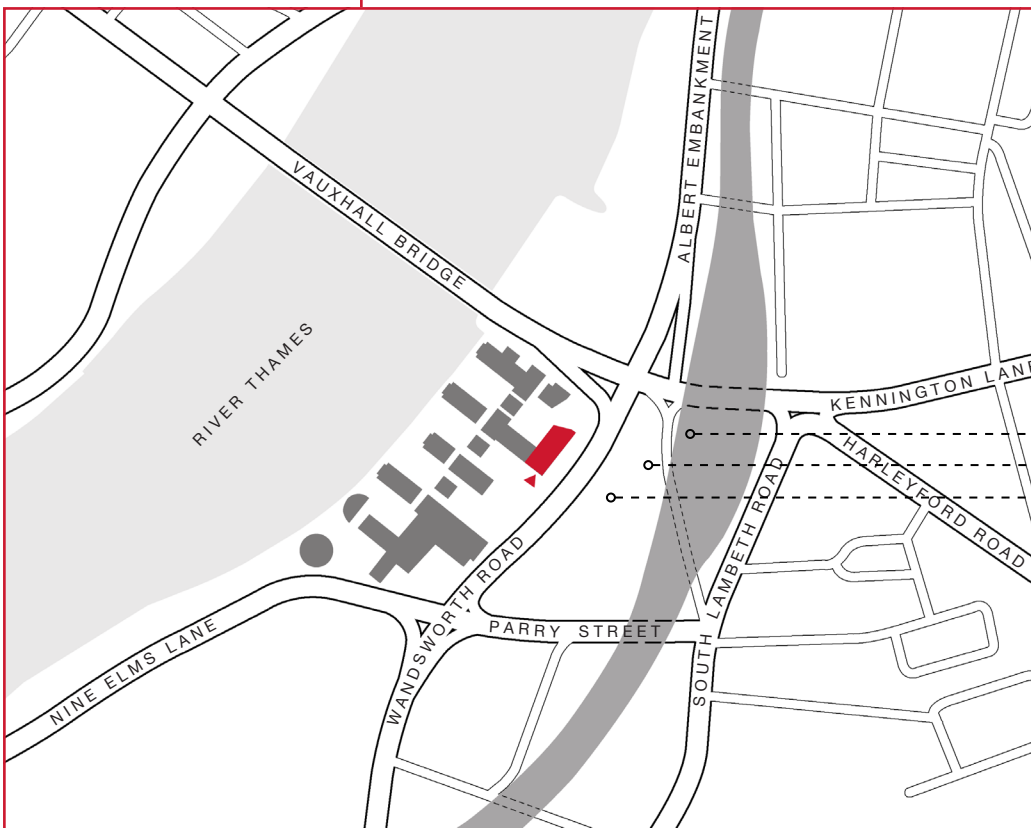

Where to find us

St William Homes LLP

Berkeley House,
15b St George Wharf,
London,
SW8 2LE

Telephone: 0203 725 8980

Public Transport

-  Vauxhall Rail Station
-  Vauxhall Underground
-  Vauxhall Bus Station