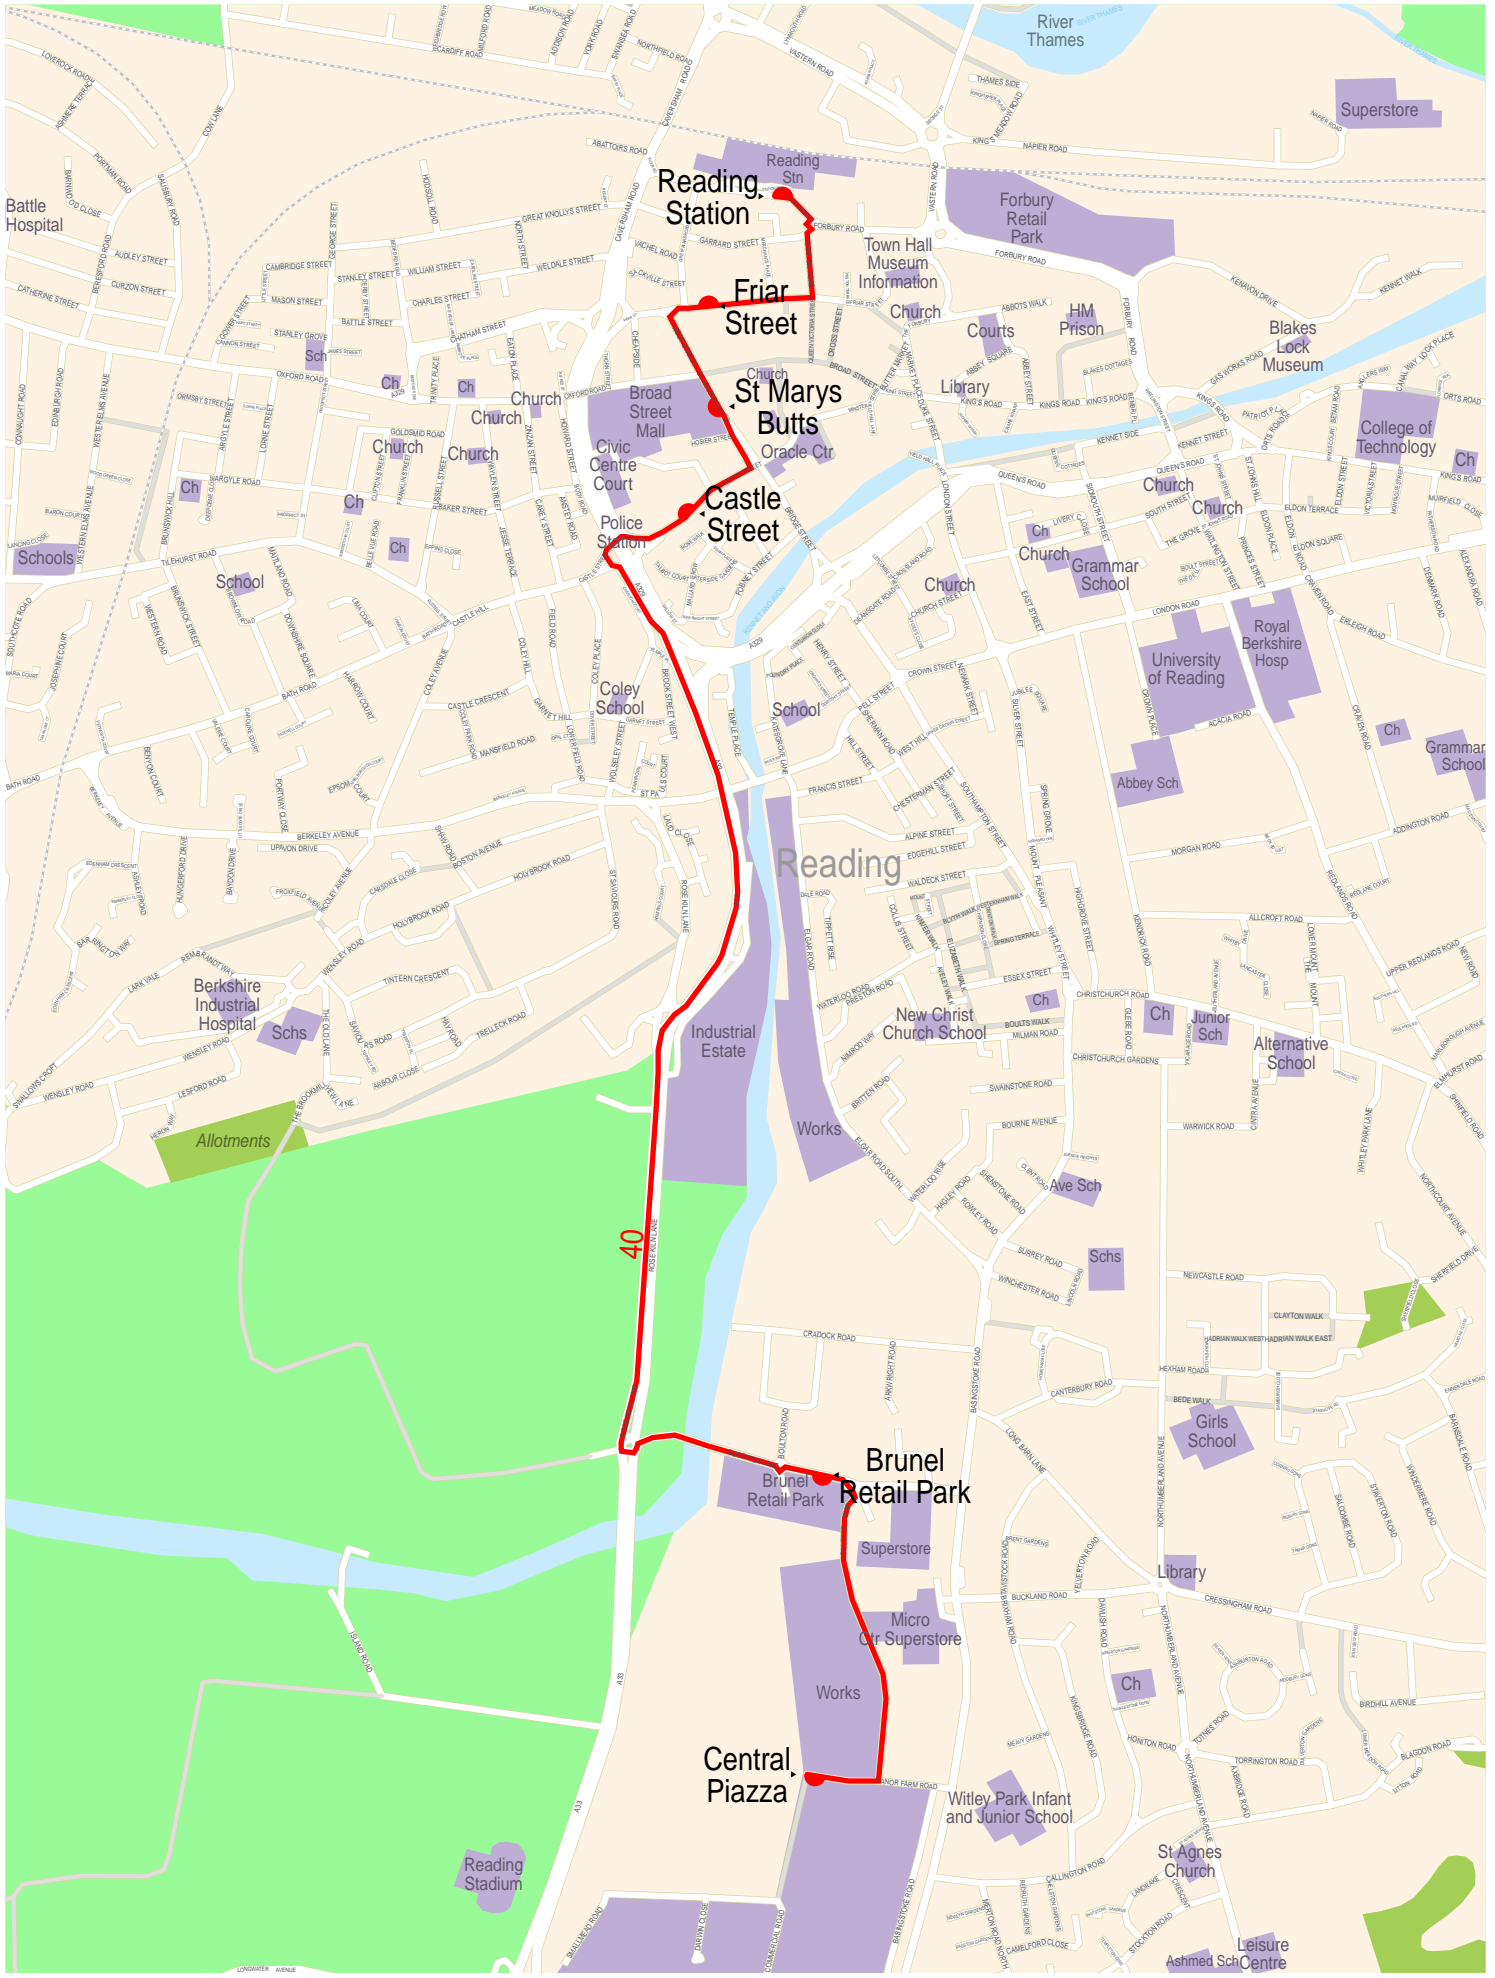

Route map for Reading Buses service 40 (outbound)

© 2003 NAVTEQ/PTV AG/Map&Guide

Route map for Reading Buses service 40 (inbound)

© 2003 NAVTEQ/PTV AG/Map&Guide