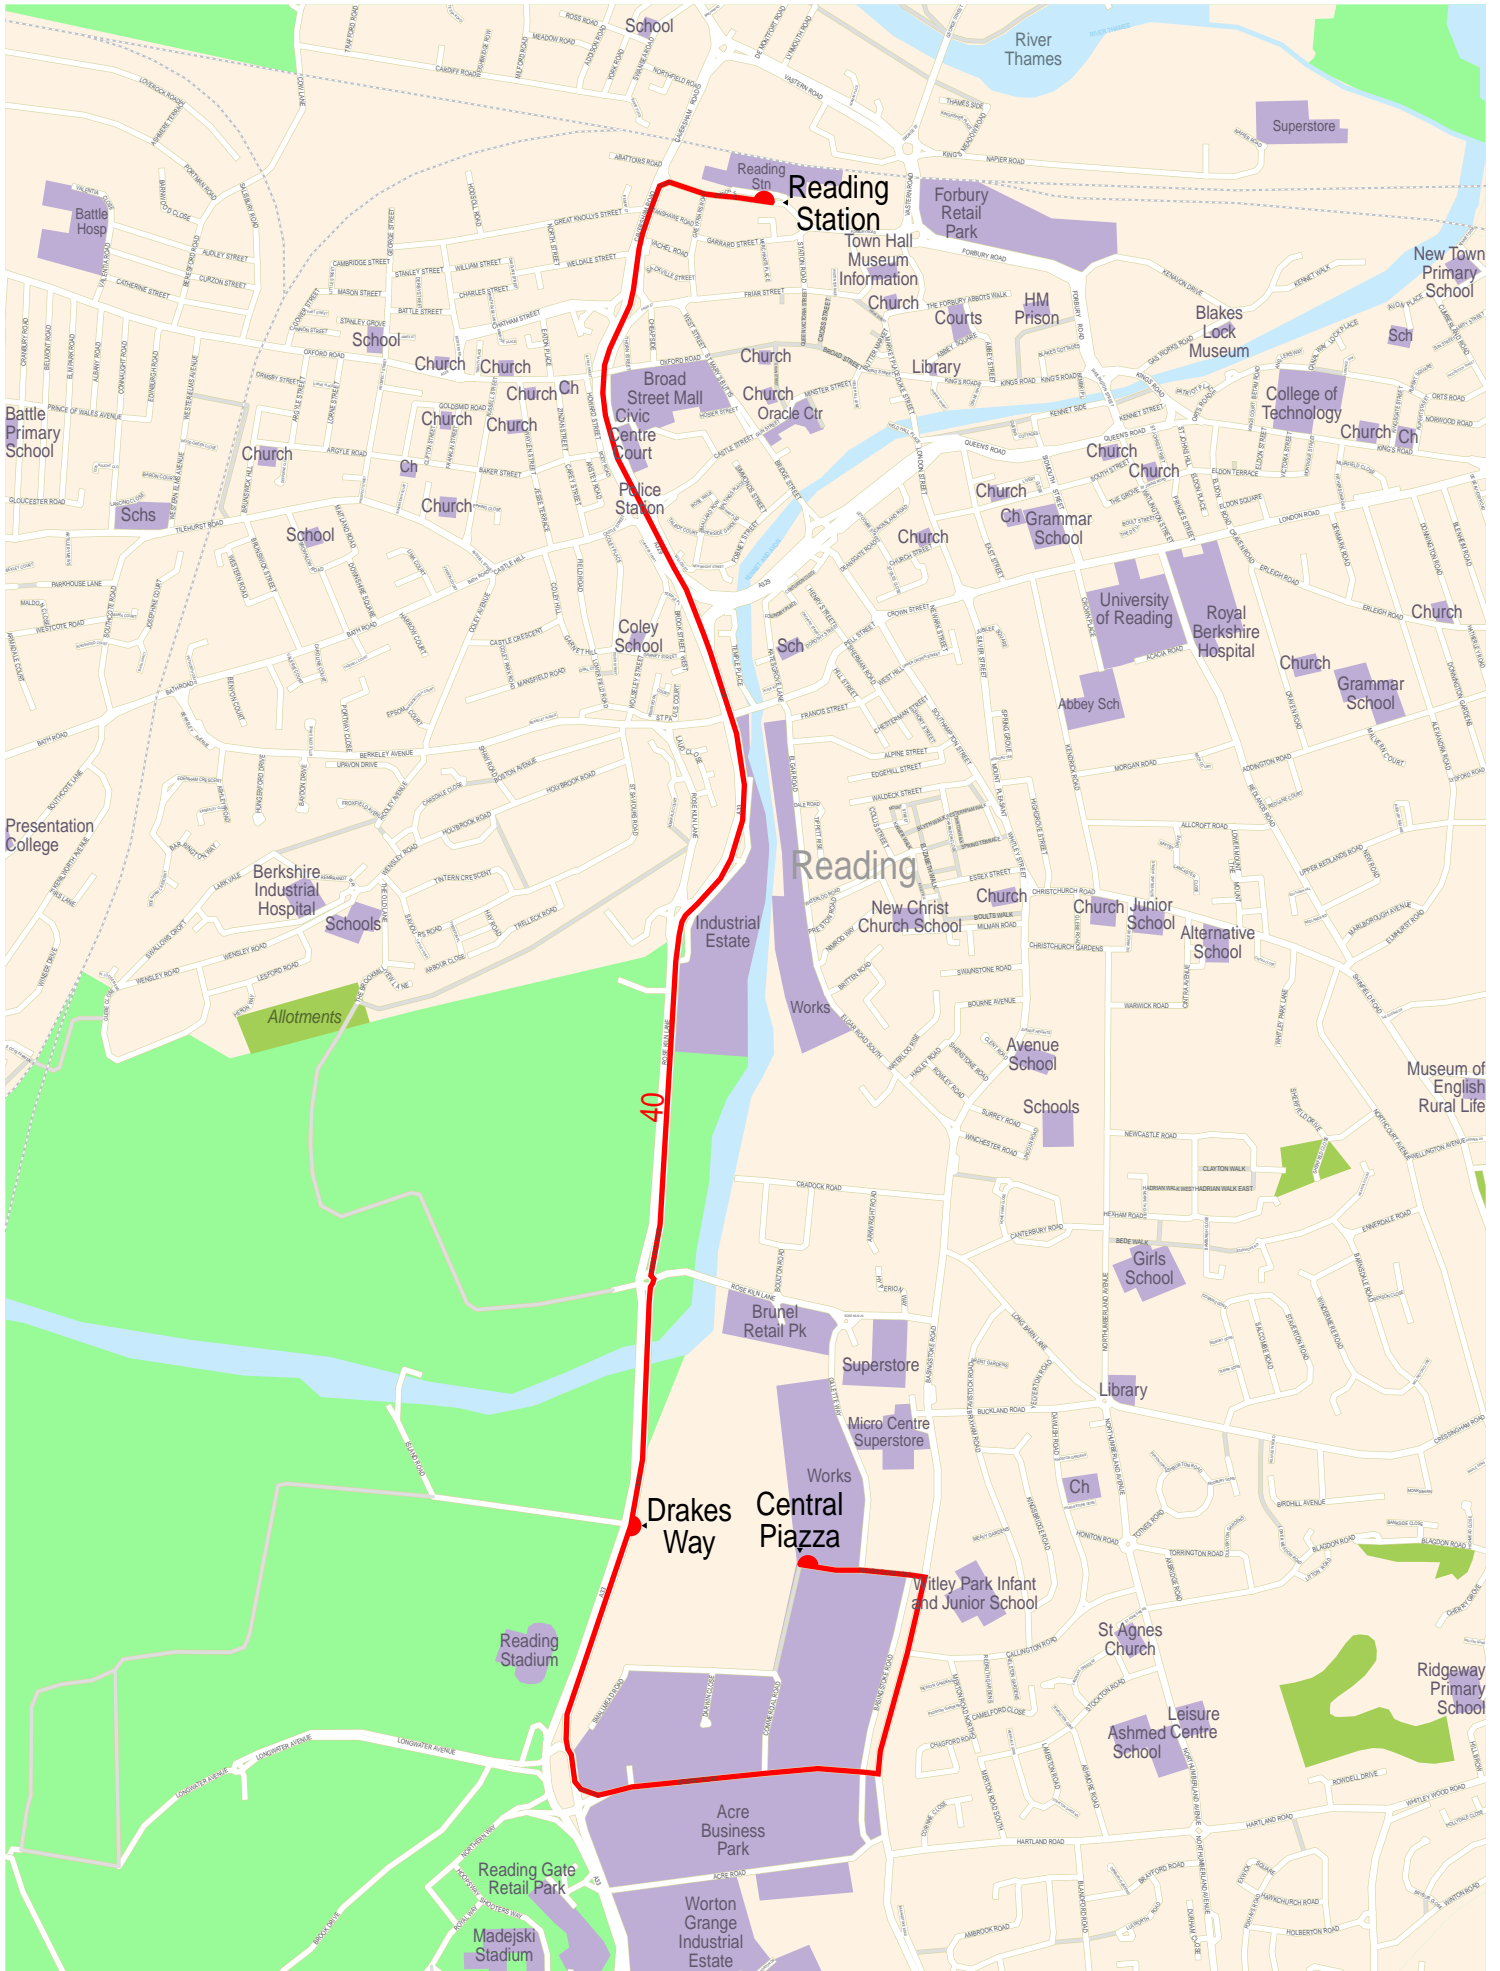

Route map for Reading Buses service 40 (outbound)

© 2003 NAVTEQ/PTV AG/Map&Guide

Route map for Reading Buses service 40 (inbound)

© 2003 NAVTEQ/PTV AG/Map&Guide