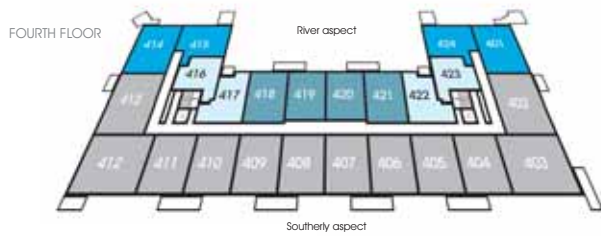

Victory Pier at a glance

● Denotes future phases

1st

Apartment name	Bedroom/Bathroom	Aspect	Outdoor space
115 Mayflower	2/2	River	Balcony
116 Maritime	1/1	River	Balcony
117 Discovery	2/2	River	Balcony
118 Galleon	1/1	River	Balcony
119 Galleon	1/1	River	Balcony
120 Discovery	2/2	River	Balcony
121 Maritime	1/1	River	Balcony
122 Mayflower	2/2	River	Balcony

2nd

Apartment name	Bedroom/Bathroom	Aspect	Outdoor space
201 Voyager	2/2	River	Balcony
214 Voyager	2/2	River	Balcony
215 Explorer	2/1	River	Balcony
216 Starboard	1/1	River	None
217 Trafalgar	1/1	River	Balcony
218 Clipper	1/1	River	Balcony
219 Galleon	1/1	River	Balcony
220 Galleon	1/1	River	Balcony
221 Clipper	1/1	River	Balcony
222 Trafalgar	1/1	River	Balcony
223 Starboard	1/1	River	None
224 Explorer	2/1	River	Balcony

3rd

Apartment name	Bedroom/Bathroom	Aspect	Outdoor space
301 Voyager	2/2	River	Balcony
314 Voyager	2/2	River	Balcony
315 Explorer	2/1	River	Balcony
316 Starboard	1/1	River	None
317 Trafalgar	1/1	River	Balcony
318 Clipper	1/1	River	Balcony
319 Galleon	1/1	River	Balcony
320 Galleon	1/1	River	Balcony
321 Clipper	1/1	River	Balcony
322 Trafalgar	1/1	River	Balcony
323 Starboard	1/1	River	None
324 Explorer	2/1	River	Balcony

4th

Apartment	Bedroom/Bathroom	Aspect	Outdoor space
401 Voyager	2/2	River	Balcony
414 Voyager	2/2	River	Balcony
415 Explorer	2/1	River	Balcony
416 Starboard	1/1	River	None
417 Trafalgar	1/1	River	Balcony
418 Clipper	1/1	River	Balcony
419 Galleon	1/1	River	Balcony
420 Galleon	1/1	River	Balcony
421 Clipper	1/1	River	Balcony
422 Trafalgar	1/1	River	Balcony
423 Starboard	1/1	River	None
424 Explorer	2/1	River	Balcony

5th

Apartment	Bedroom/Bathroom	Aspect	Outdoor space
501 Voyager	2/2	River	Balcony
502 Victory	2/2	East	Balcony
503 Endeavour	2/2	South/East	Balcony
504 Schooner	1/1	Southerly	Balcony
505 Schooner	1/1	Southerly	Balcony
506 Schooner	1/1	Southerly	Balcony
507 Schooner	1/1	Southerly	Balcony
508 Schooner	1/1	Southerly	Balcony
509 Schooner	1/1	Southerly	Balcony
510 Schooner	1/1	Southerly	Balcony
511 Schooner	1/1	Southerly	Balcony
512 Endeavour	2/2	South/West	Balcony
513 Victory	2/2	West	Balcony
514 Voyager	2/2	River	Balcony
515 Explorer	2/1	River	Balcony
516 Starboard	1/1	River	None
517 Trafalgar	1/1	River	Balcony
518 Clipper	1/1	River	Balcony
519 Galleon	1/1	River	Balcony
520 Galleon	1/1	River	Balcony
521 Clipper	1/1	River	Balcony
522 Trafalgar	1/1	River	Balcony
523 Starboard	1/1	River	None
524 Explorer	2/1	River	Balcony

6th

Apartment	Bedroom/Bathroom	Aspect	Outdoor space
601 Commodore	3/3	River	Balcony and terrace
602 Commander	3/2	South/West	Balcony and terrace
603 Purser	2/2	River	Balcony

7th

Apartment	Bedroom/Bathroom	Aspect	Outdoor space
701 Admiral	3/3	River	Balcony
702 Captain	2/2	South/West	Balcony and terrace
703 Purser	2/2	River	Balcony

- 3 Bedroom apartment
- 2 Bedroom apartment
- 1 Bedroom apartment
- Suite
- Berkeley rental properties