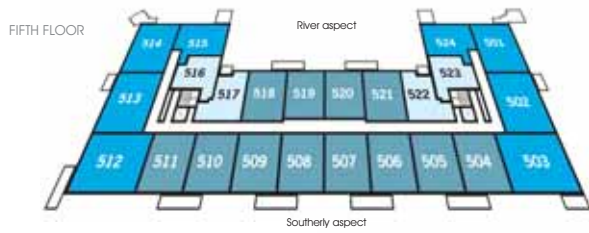

Victory Pier at a glance

● Denotes future phases

1st

Apartment name	Bedroom/Bathroom	Aspect	Outdoor space
115 Mayflower	2/2	River	Balcony
116 Maritime	1/1	River	Balcony
117 Discovery	2/2	River	Balcony
118 Galleon	1/1	River	Balcony
119 Galleon	1/1	River	Balcony
120 Discovery	2/2	River	Balcony
121 Maritime	1/1	River	Balcony
122 Mayflower	2/2	River	Balcony

2nd

Apartment name	Bedroom/Bathroom	Aspect	Outdoor space
201 Voyager	2/2	River	Balcony
214 Voyager	2/2	River	Balcony
215 Explorer	2/1	River	Balcony
216 Starboard	1/1	River	None
217 Trafalgar	1/1	River	Balcony
218 Clipper	1/1	River	Balcony
219 Galleon	1/1	River	Balcony
220 Galleon	1/1	River	Balcony
221 Clipper	1/1	River	Balcony
222 Trafalgar	1/1	River	Balcony
223 Starboard	1/1	River	None
224 Explorer	2/1	River	Balcony

3rd

Apartment name	Bedroom/Bathroom	Aspect	Outdoor space
301 Voyager	2/2	River	Balcony
314 Voyager	2/2	River	Balcony
315 Explorer	2/1	River	Balcony
316 Starboard	1/1	River	None
317 Trafalgar	1/1	River	Balcony
318 Clipper	1/1	River	Balcony
319 Galleon	1/1	River	Balcony
320 Galleon	1/1	River	Balcony
321 Clipper	1/1	River	Balcony
322 Trafalgar	1/1	River	Balcony
323 Starboard	1/1	River	None
324 Explorer	2/1	River	Balcony

4th

Apartment	Bedroom/Bathroom	Aspect	Outdoor space
401 Voyager	2/2	River	Balcony
414 Voyager	2/2	River	Balcony
415 Explorer	2/1	River	Balcony
416 Starboard	1/1	River	None
417 Trafalgar	1/1	River	Balcony
418 Clipper	1/1	River	Balcony
419 Galleon	1/1	River	Balcony
420 Galleon	1/1	River	Balcony
421 Clipper	1/1	River	Balcony
422 Trafalgar	1/1	River	Balcony
423 Starboard	1/1	River	None
424 Explorer	2/1	River	Balcony

5th

Apartment	Bedroom/Bathroom	Aspect	Outdoor space
501 Voyager	2/2	River	Balcony
502 Victory	2/2	East	Balcony
503 Endeavour	2/2	South/East	Balcony
504 Schooner	1/1	Southerly	Balcony
505 Schooner	1/1	Southerly	Balcony
506 Schooner	1/1	Southerly	Balcony
507 Schooner	1/1	Southerly	Balcony
508 Schooner	1/1	Southerly	Balcony
509 Schooner	1/1	Southerly	Balcony
510 Schooner	1/1	Southerly	Balcony
511 Schooner	1/1	Southerly	Balcony
512 Endeavour	2/2	South/West	Balcony
513 Victory	2/2	West	Balcony
514 Voyager	2/2	River	Balcony
515 Explorer	2/1	River	Balcony
516 Starboard	1/1	River	None
517 Trafalgar	1/1	River	Balcony
518 Clipper	1/1	River	Balcony
519 Galleon	1/1	River	Balcony
520 Galleon	1/1	River	Balcony
521 Clipper	1/1	River	Balcony
522 Trafalgar	1/1	River	Balcony
523 Starboard	1/1	River	None
524 Explorer	2/1	River	Balcony

6th

Apartment	Bedroom/Bathroom	Aspect	Outdoor space
601 Commodore	3/3	River	Balcony and terrace
602 Commander	3/2	South/West	Balcony and terrace
603 Purser	2/2	River	Balcony

7th

Apartment	Bedroom/Bathroom	Aspect	Outdoor space
701 Admiral	3/3	River	Balcony
702 Captain	2/2	South/West	Balcony and terrace
703 Purser	2/2	River	Balcony

- 3 Bedroom apartment
- 2 Bedroom apartment
- 1 Bedroom apartment
- Suite
- Berkeley rental properties